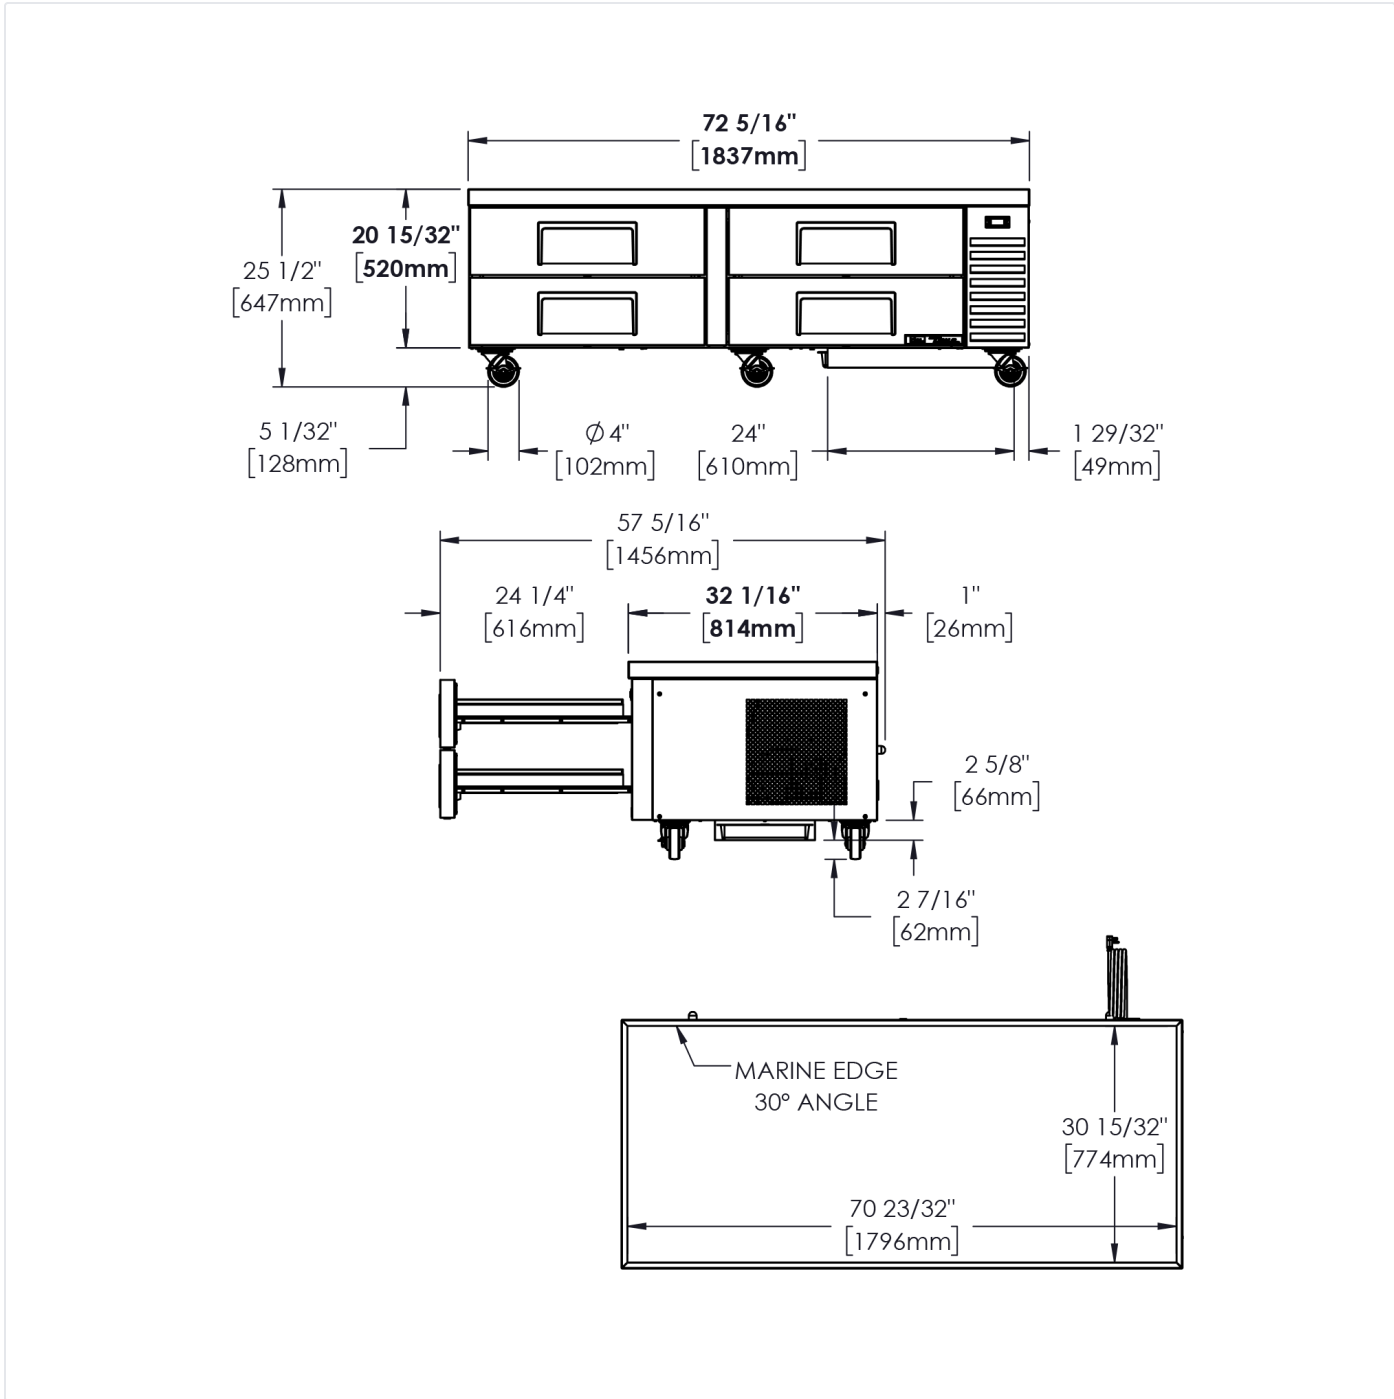

TRCB-72-HC

Under-Equipment Refrigerator, 4 Drawers

Specifications subject to change without notice.
Chart dimensions rounded up to the next whole millimeter (inches rounded up to the 1/8")

UK & Ireland
EMEA
Australia

0800 783 2049
+41 61 563 07 05
+61 2 9619 9999

TFIUK@truemfg.com
TrueCHCustomerService@truemfg.com
TrueRefAus@truemfg.com