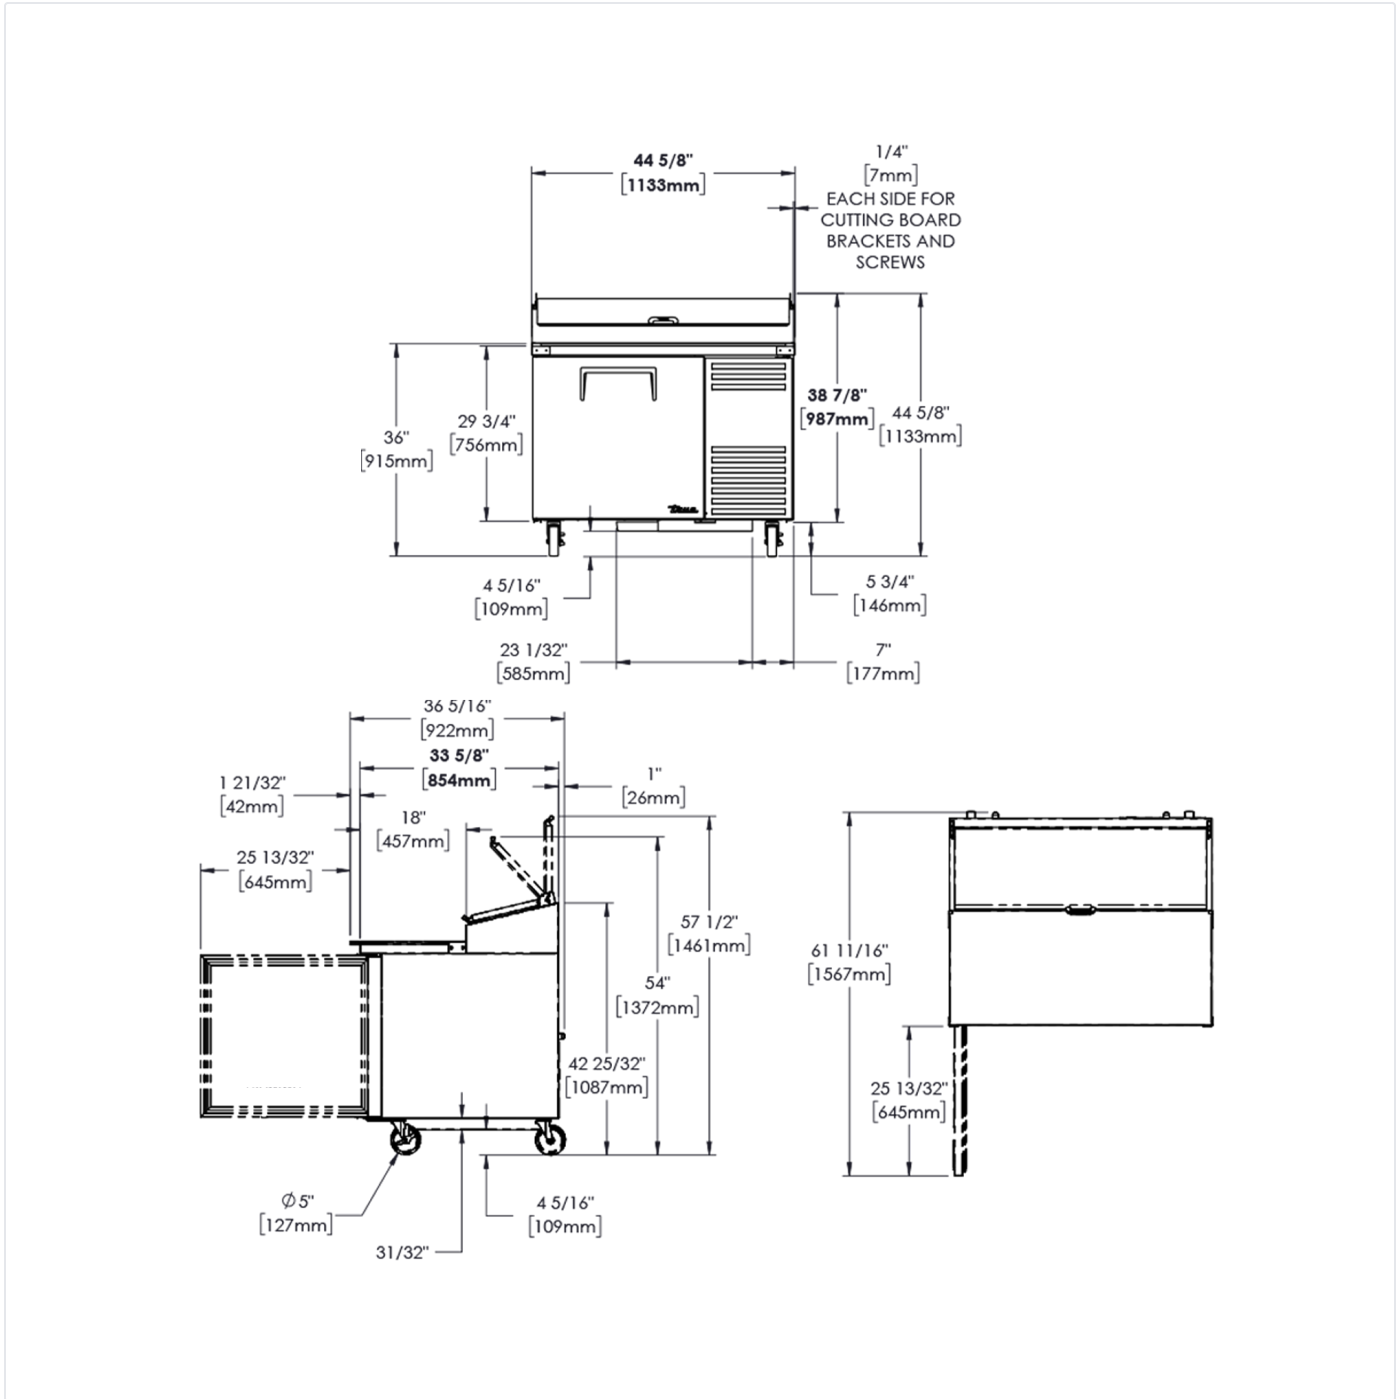

# TPP-AT-44-HC

 Pizza Prep Table, 6x 1/3 Top Pans, 1 Solid Swing Door

Dimensions	
External Width (mm)	1133
External Depth (mm)	854
External Height (mm)	1133
Exclusions	Depth does not include 26 mm for rear bumpers and 42mm for cutting board overhang.
Gross Volume (Litres)	323
Supplied Shelves	2
Shelf Size (L x D mm)	635 x 705
Internal Net Height (mm)	550
Top Pans Supplied (depth mm)	6x 1/3 GN (150)
Unpackaged Weight (kg)	139
Packaged Weight (kg)	150
Packaged Dimensions (W x D x H mm)	1296 x 966 x 1245
Cutting Board (L x D mm)	1131 x 496
Supplied with	Heavy duty lock-in-place ø 127 mm castors (146 mm height)

Build	
Door Description	1 Solid Swing Door
Door Opening	Right hinged
Exterior Construction	Stainless steel front, top & lids, aluminium sides and rear
Interior Construction	Clear coated aluminium, stainless steel base
Air Intake Position	Front
Ventilation Position	Front
Clearance Required	Zero back and sides
Cord Length (Meters)	3.35
Standard w/ Locks	Not Standard (SPEC3 option)

# TPP-AT-44-HC

 Pizza Prep Table, 6x 1/3 Top Pans, 1 Solid Swing Door

Specifications subject to change without notice.  
Chart dimensions rounded up to the next whole millimeter (inches rounded up to the 1/8")