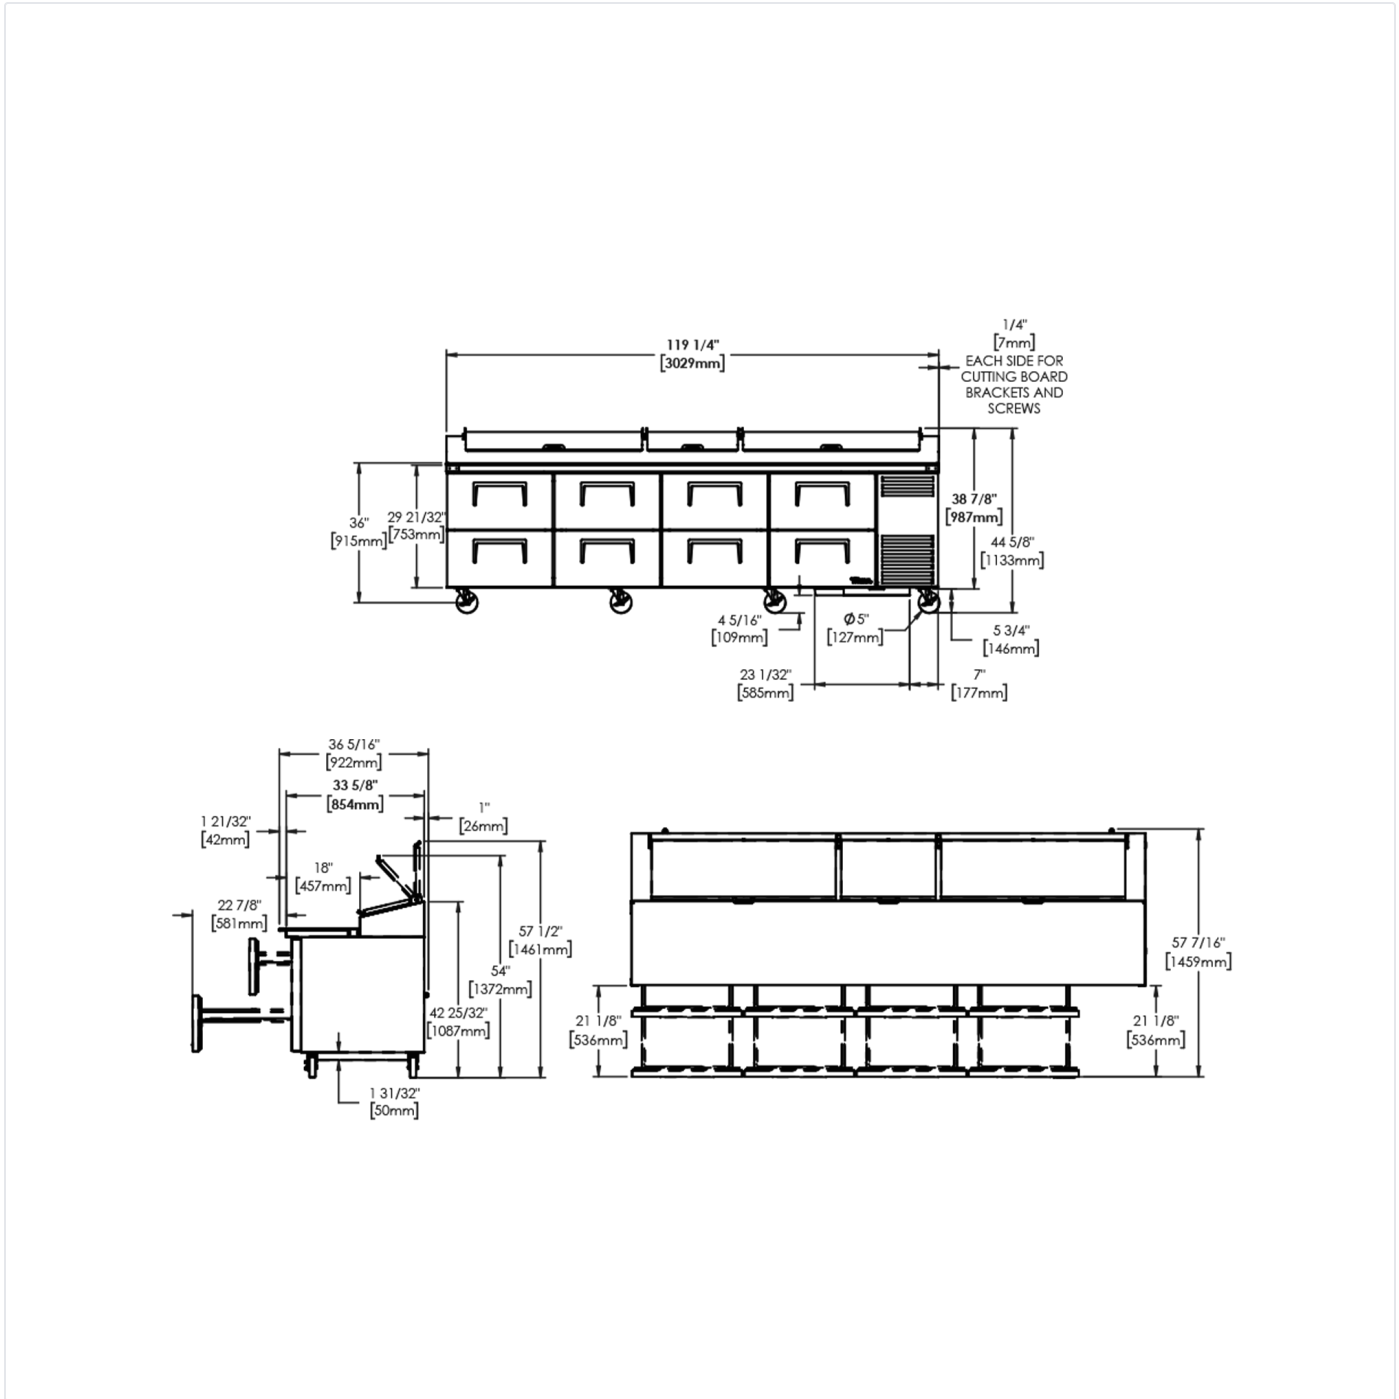

TFIUK@truemfg.com
TrueCHCustomerService@truemfg.com
TrueRefAus@truemfg.com

TPP-AT-119D-8-HC

 Pizza Prep Table, 15x 1/3 Top Pans, 8 Drawers

Specifications subject to change without notice.
Chart dimensions rounded up to the next whole millimeter (inches rounded up to the 1/8")