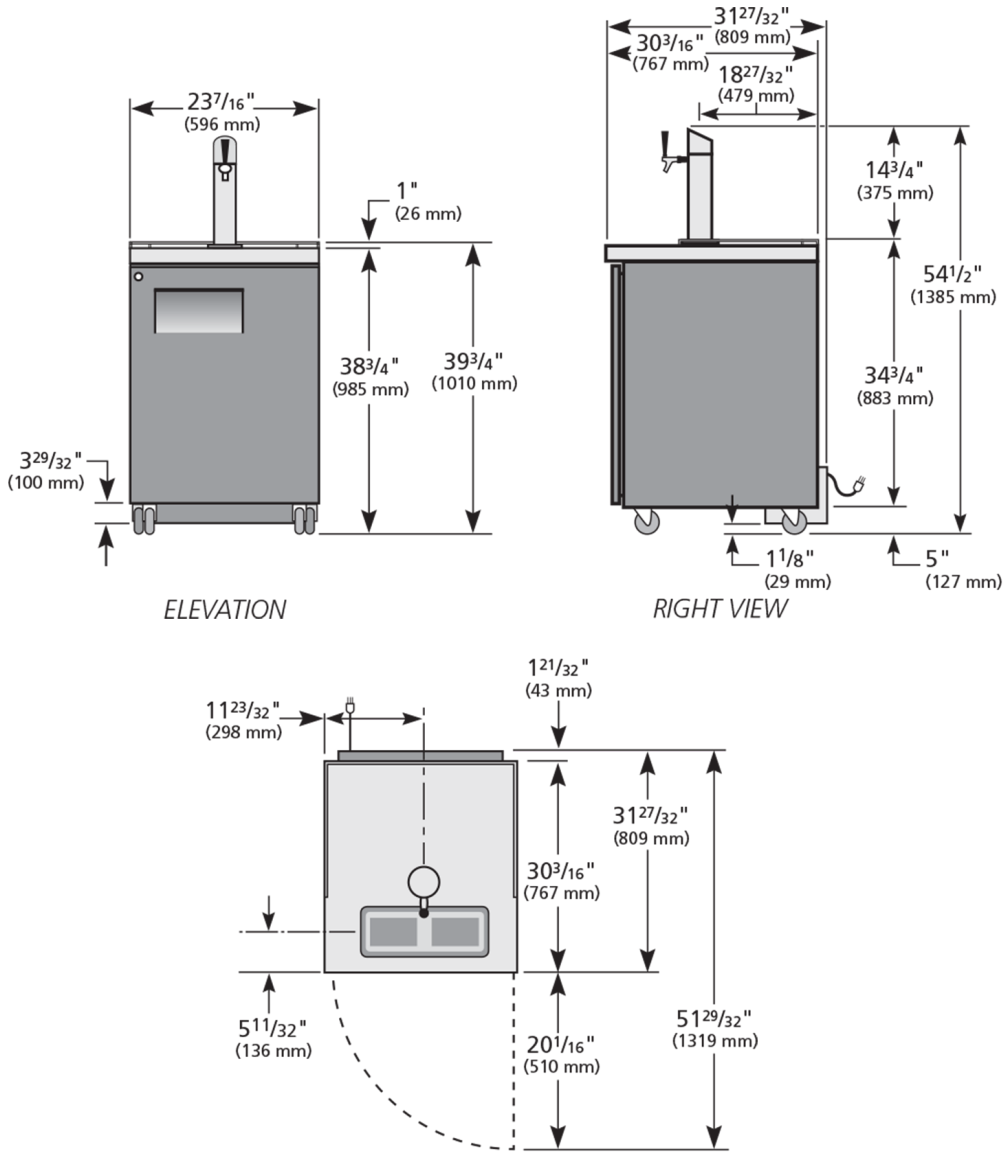

TDD-1

Specifications subject to change without notice.
Chart dimensions rounded up to the next whole millimeter (inches rounded up to the 1/8")

UK & Ireland
EMEA
Australia

0800 783 2049
+41 61 563 07 05
+61 2 9619 9999

TFIUK@truemfg.com
TrueCHCustomerService@truemfg.com
TrueRefAus@truemfg.com