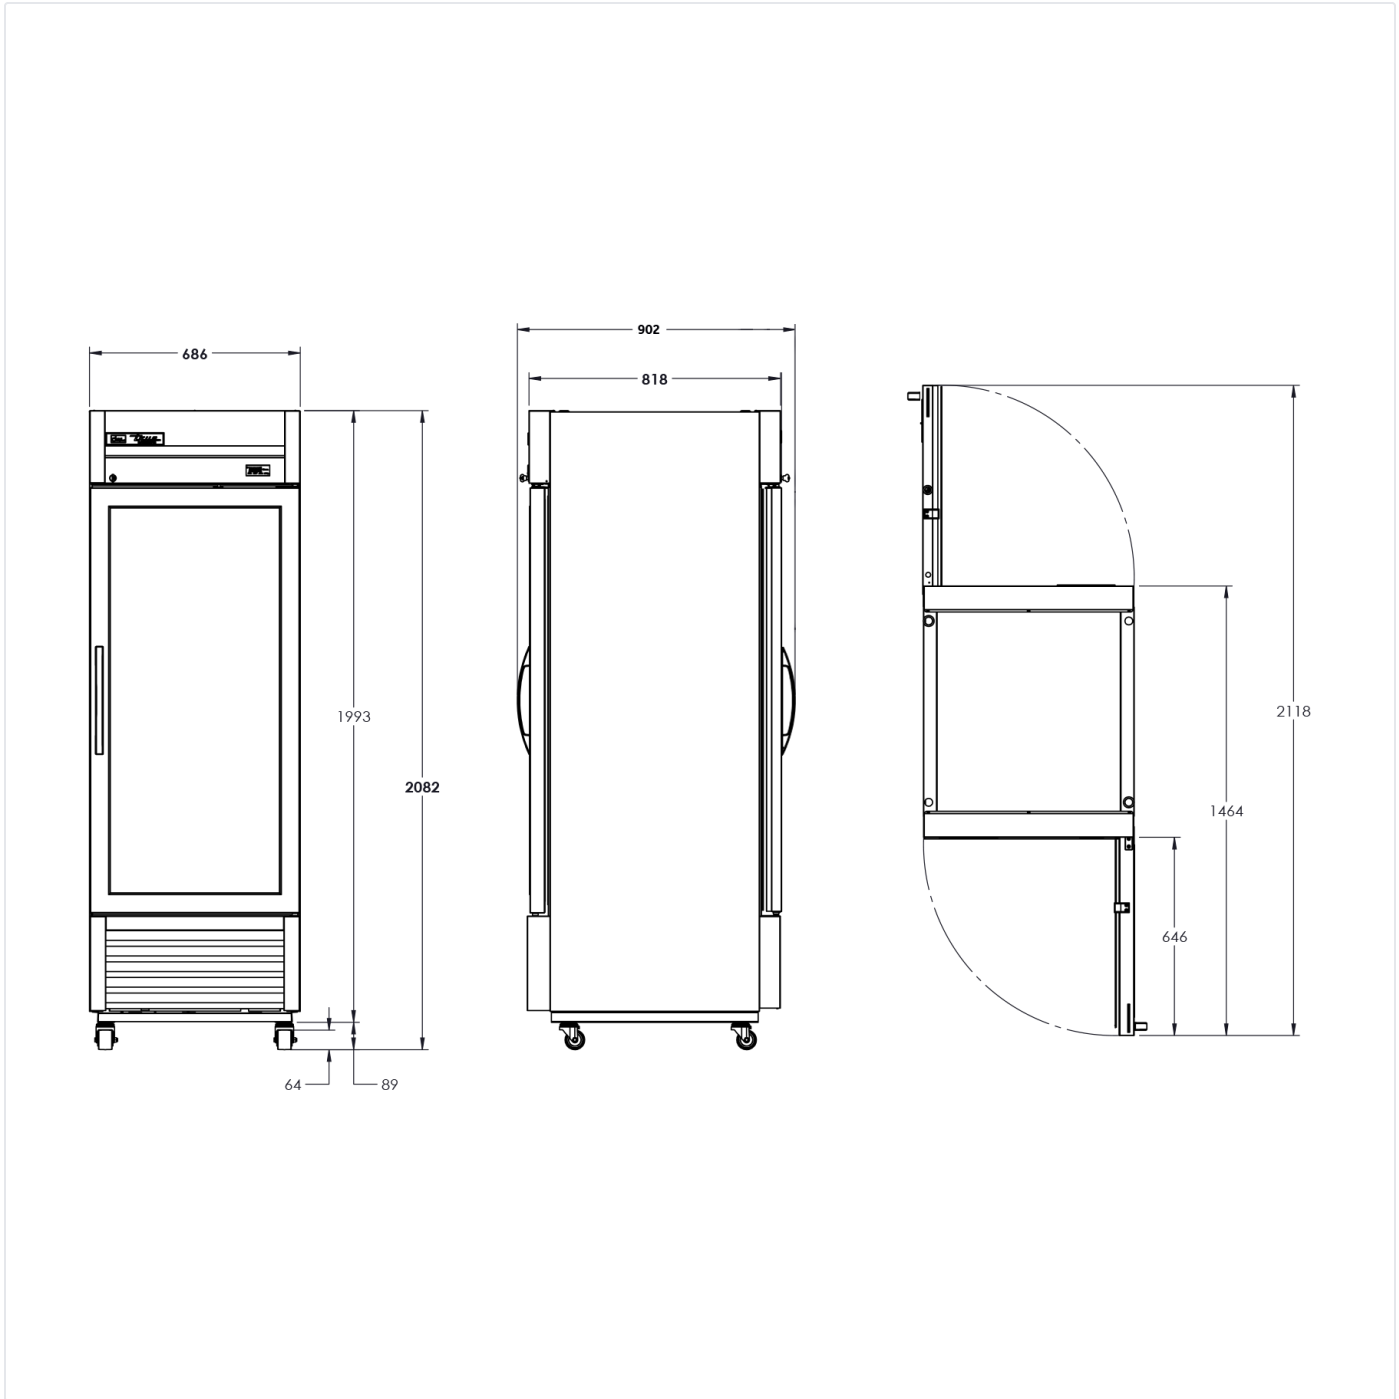

Upright Cabinets

T-23G-PT-HC~FGD01 1G-1G

 Upright "Pass-Thru" Display Refrigerator, 1 Glass Door Front, 1 Glass Door Rear

Dimensions	
External Width (mm)	686
External Depth (mm)	818
External Height (mm)	2074
Exclusions	Depth does not include 46 mm for front door handle or 46 mm for rear door handle.
Net Volume (Litres)	438
Gross Volume (Litres)	651
Display Area (m ²)	1.38
Supplied Shelves	4
Shelf Size (L x D mm)	582 x 591
Internal Net Height (mm)	1300
Unpackaged Weight (kg)	146
Packaged Weight (kg)	157
Packaged Dimensions (W x D x H mm)	909 x 788 x 2134
Supplied with	Heavy duty lock-in-place ø 64 mm castors (83 mm height)

Build	
Door Description	1 Glass Door Front + 1 Glass Door Rear
Door Opening	Right (standard) or Left
Exterior Construction	Stainless steel front and rear, aluminium sides
Interior Construction	Clear coated aluminium, stainless steel base
Air Intake Position	Front
Ventilation Position	Rear
Clearance Required	26 mm rear, zero sides
Cord Length (Meters)	2.74
Internal Lighting	LED
Standard w/ Locks	Standard

TFIUK@truemfg.com
TrueCHCustomerService@truemfg.com
TrueRefAus@truemfg.com

Upright Cabinets

T-23G-PT-HC~FGD01 1G-1G

Upright "Pass-Thru" Display Refrigerator, 1 Glass Door Front, 1 Glass Door Rear

Specifications subject to change without notice.
Chart dimensions rounded up to the next whole millimeter (inches rounded up to the 1/8")