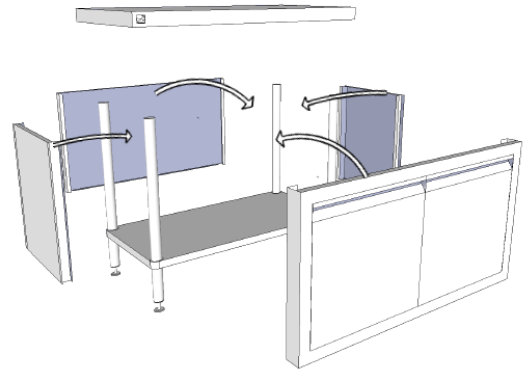

SIMPLY STAINLESS

www.simplystainless.com

Modular sinks tables and shelves

*Bench Not Included

SPECIFICATION	
Panels	1.2mm gauge, high quality stainless steel, double skinned doors, full length piano hinge

32	DOOR PANEL KIT	
	Product Code	Fitment Information
	32.DPK.0600	To suit 01.02.03.05 & 06 (600 & 700 series)
	32.DPK.0900	To suit 01.02.03.05 & 06 (600 & 700 series)
	32.DPK.1200	To suit 01.02.03.05 & 06 (600 & 700 series)
	32.DPK.1500	To suit 01.02.03.05 & 06 (600 & 700 series)
	32.DPK.1800	To suit 01.02.03.05 & 06 (600 & 700 series)
	32.DPK.2100	To suit 01.02.03.05 & 06 (600 & 700 series)
	32.DPK.2400	To suit 01.02.03.05 & 06 (600 & 700 series)
	32.DPK.MS	Mid Shelf available to suit
32.DPK.CENTRE BOWL	To suit 05 Centre bowl units 600 series (1800, 2100)	