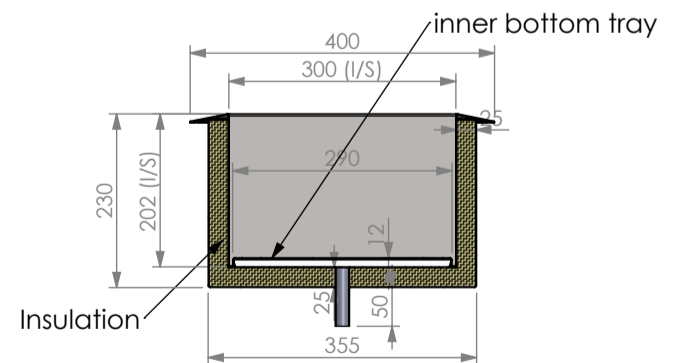

SIMPLY STAINLESS

Modular Sinks, Tables & Shelving

41-IWS

41-IWB

41-IWSL

41-IWIS

41-IWBL

41-IWIL

SPECIFICATION	
Shelf	- High quality stainless steel. - 1.2mm gauge, no. 4 Finnish. - Perforated. - Removable shelf.
Drain	- Ø19mm, 100mm spigot (75mm from base of unit)
Insulation	- 25mm Styrofoam, double skinned shell

41-IWB

41-IWS

41	Ice Well		
	Product Code	Dimensions (mm)	Unit weight (Kg)
	41-IWS	430 x 430 x 370	11
	41-IWSL	340 x 340 x 40	1
	41-IWIS	296 x 100 x 180	1
	41-IWB	800 x 500 x 410	23
	41-IWBL	715 x 420 x 40	1
	41-IWIB	376 x 100 x 240	1