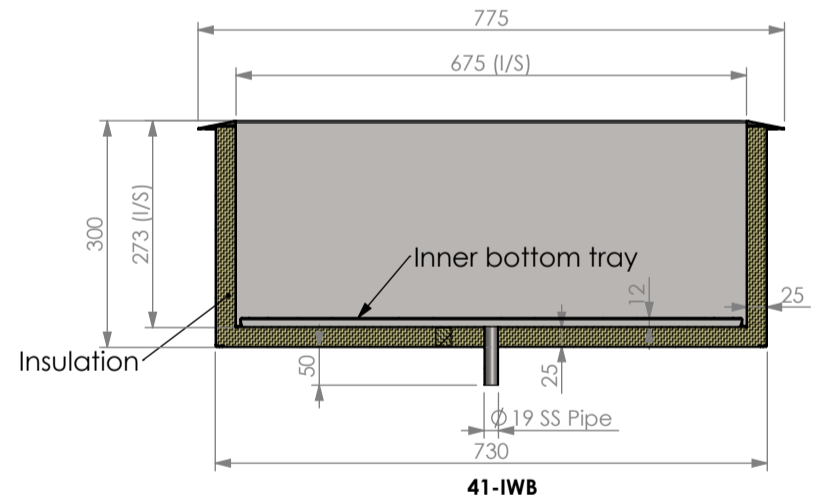

SIMPLY STAINLESS

Modular Sinks, Tables & Shelving

41-IWS

41-IWB

41-IWSL

41-IWIS

41-IWBL

41-IWIL

SPECIFICATION	
Shelf	- High quality stainless steel. - 1.2mm gauge, no. 4 Finnish. - Perforated. - Removable shelf.
Drain	- Ø19mm, 100mm spigot (75mm from base of unit)
Insulation	- 25mm Styrofoam, double skinned shell

41-IWB

41-IWS

41	Ice Well		
	Product Code	Dimensions (mm)	Unit weight (Kg)
	41-IWS	430 x 430 x 370	11
	41-IWSL	340 x 340 x 40	1
	41-IWIS	296 x 100 x 180	1
	41-IWB	800 x 500 x 410	23
	41-IWBL	715 x 420 x 40	1
	41-IWIB	376 x 100 x 240	1