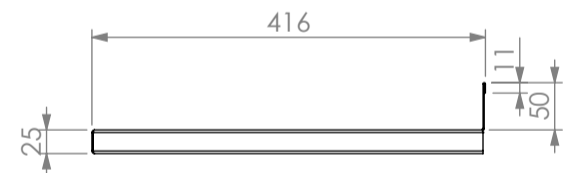

# SIMPLY STAINLESS

Modular Sinks, Tables & Shelving

**32-MS-7-1500**

\*DPK AND BENCH NOT INCLUDED.

**32-MS-7-1800**

\*DPK AND BENCH NOT INCLUDED.

SPECIFICATION	
Shelf	- High quality stainless steel. - 1.2mm gauge, no. 4 Finnish.

\*700mm DEEP ELEVATION.

\*600mm DEEP ELEVATION.

32-MS	Mid Shelf		
	Product Code	Fitment information	Unit weight (Kg)
	32-MS-6-0600	To suit 600 series 600mm DPK	3
	32-MS-6-0900	To suit 600 series 600mm DPK	5
	32-MS-6-1200	To suit 600 series 600mm DPK	7
	32-MS-6-1500	To suit 600 series 600mm DPK	8
	32-MS-6-1800	To suit 600 series 600mm DPK	10
	32-MS-6-2100	To suit 600 series 600mm DPK	12
	32-MS-6-2400	To suit 600 series 600mm DPK	13
	32-MS-7-0600	To suit 700 series 700mm DPK	4
	32-MS-7-0900	To suit 700 series 700mm DPK	6
	32-MS-7-1200	To suit 700 series 700mm DPK	8
	32-MS-7-1500	To suit 700 series 700mm DPK	12
	32-MS-7-1800	To suit 700 series 700mm DPK	12
	32-MS-7-2100	To suit 700 series 700mm DPK	13
	32-MS-7-2400	To suit 700 series 700mm DPK	16