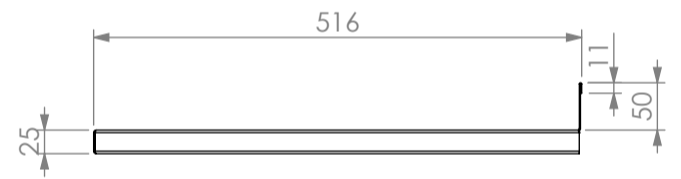

# SIMPLY STAINLESS

Modular Sinks, Tables & Shelving

**32-MS-7-1500**

\*DPK AND BENCH NOT INCLUDED.

**32-MS-7-1800**

\*DPK AND BENCH NOT INCLUDED.

SPECIFICATION	
Shelf	- High quality stainless steel. - 1.2mm gauge, no. 4 Finnish.

\*700mm DEEP ELEVATION.

\*600mm DEEP ELEVATION.

32-MS	Mid Shelf		
	Product Code	Fitment information	Unit weight (Kg)
	32-MS-6-0600	To suit 600 series 600mm DPK	3
	32-MS-6-0900	To suit 600 series 600mm DPK	5
	32-MS-6-1200	To suit 600 series 600mm DPK	7
	32-MS-6-1500	To suit 600 series 600mm DPK	8
	32-MS-6-1800	To suit 600 series 600mm DPK	10
	32-MS-6-2100	To suit 600 series 600mm DPK	12
	32-MS-6-2400	To suit 600 series 600mm DPK	13
	32-MS-7-0600	To suit 700 series 700mm DPK	4
	32-MS-7-0900	To suit 700 series 700mm DPK	6
	32-MS-7-1200	To suit 700 series 700mm DPK	8
	32-MS-7-1500	To suit 700 series 700mm DPK	12
	32-MS-7-1800	To suit 700 series 700mm DPK	12
	32-MS-7-2100	To suit 700 series 700mm DPK	13
	32-MS-7-2400	To suit 700 series 700mm DPK	16