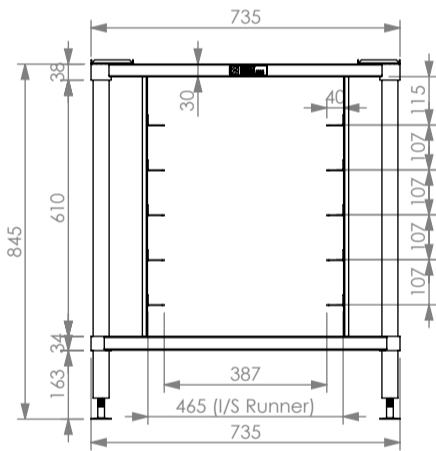

SIMPLY STAINLESS

Modular Sinks, Tables & Shelving

27- MULTI-MAXX

27-E32-TURBOFAN

27-iRAT

27-CONV MAXX 6.10 & 10.10

27-RAT

27-E32-TURBOFAN

27-RAT

27- MULTI-MAXX

27-iRAT

SPECIFICATION	
Frames	<ul style="list-style-type: none"> - Ø38mm round tube & 30mm square tube stainless steel. - Satin polished. - Adjustable stainless disc feet. - Foot mount plate made from 2.0mm stainless steel.
Undershelf	<ul style="list-style-type: none"> - High quality stainless steel. - 1.2mm gauge, no. 4 Finnish.

27-CONV MAXX 6.10 & 10.10

Combi Stands			
	Product Code	Dimensions (mm)	Unit weight (Kg)
27	27-CONV 6.20 & 10.20 STAND	1180x850x675	35
	27-E32-TURBOFAN	735x650x845	26
	27-IRAT	845x675x660	25
	27-MULTI MAXX	875x650x675	25
	27-RAT	850x615x730	26