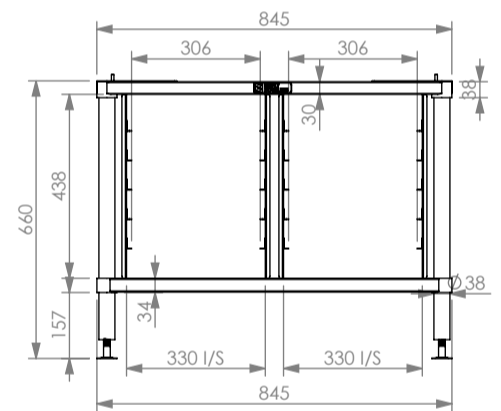

27-RAT

27- MULTI-MAXX

27-iRAT

SPECIFICATION	
Frames	<ul style="list-style-type: none"> - Ø38mm round tube & 30mm square tube stainless steel. - Satin polished. - Adjustable stainless disc feet. - Foot mount plate made from 2.0mm stainless steel.
Undershelf	<ul style="list-style-type: none"> - High quality stainless steel. - 1.2mm gauge, no. 4 Finnish.

27-CONV MAXX 6.10 & 10.10

Combi Stands			
	Product Code	Dimensions (mm)	Unit weight (Kg)
27	27-CONV 6.20 & 10.20 STAND	1180x850x675	35
	27-E32-TURBOFAN	735x650x845	26
	27-IRAT	845x675x660	25
	27-MULTI MAXX	875x650x675	25
	27-RAT	850x615x730	26