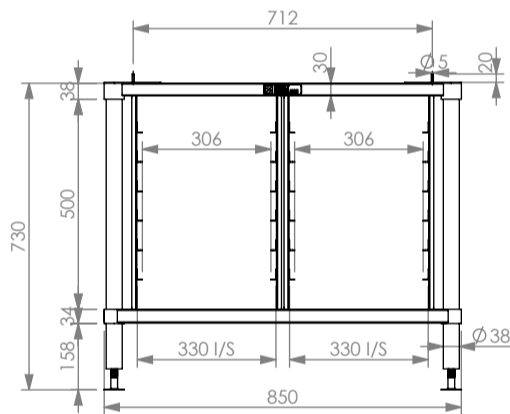

27-RAT

27- MULTI-MAXX

27-iRAT

SPECIFICATION	
Frames	<ul style="list-style-type: none"> - Ø38mm round tube & 30mm square tube stainless steel. - Satin polished. - Adjustable stainless disc feet. - Foot mount plate made from 2.0mm stainless steel.
Undershelf	<ul style="list-style-type: none"> - High quality stainless steel. - 1.2mm gauge, no. 4 Finnish.

27-CONV MAXX 6.10 & 10.10

Combi Stands			
	Product Code	Dimensions (mm)	Unit weight (Kg)
27	27-CONV 6.20 & 10.20 STAND	1180x850x675	35
	27-E32-TURBOFAN	735x650x845	26
	27-IRAT	845x675x660	25
	27-MULTI MAXX	875x650x675	25
	27-RAT	850x615x730	26