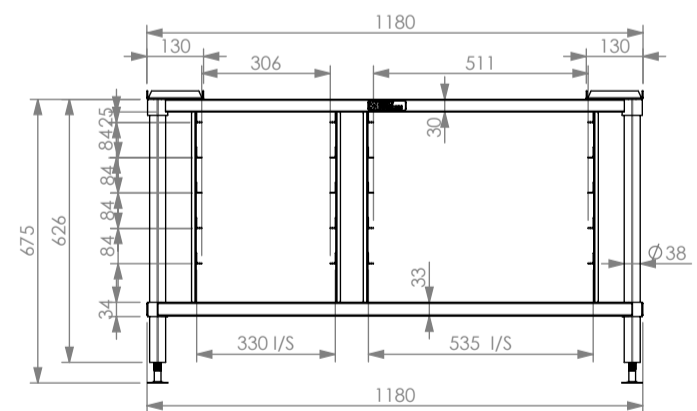

27-RAT

27- MULTI-MAXX

27-iRAT

SPECIFICATION	
Frames	<ul style="list-style-type: none"> - Ø38mm round tube & 30mm square tube stainless steel. - Satin polished. - Adjustable stainless disc feet. - Foot mount plate made from 2.0mm stainless steel.
Undershelf	<ul style="list-style-type: none"> - High quality stainless steel. - 1.2mm gauge, no. 4 Finnish.

27-CONV MAXX 6.10 & 10.10

Combi Stands			
	Product Code	Dimensions (mm)	Unit weight (Kg)
27	27-CONV 6.20 & 10.20 STAND	1180x850x675	35
	27-E32-TURBOFAN	735x650x845	26
	27-IRAT	845x675x660	25
	27-MULTI MAXX	875x650x675	25
	27-RAT	850x615x730	26