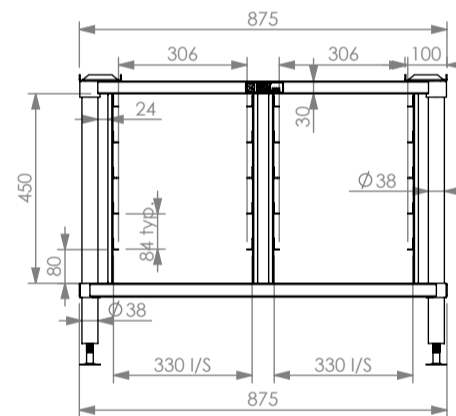

27-RAT

27- MULTI-MAXX

27-iRAT

SPECIFICATION	
Frames	<ul style="list-style-type: none"> - Ø38mm round tube & 30mm square tube stainless steel. - Satin polished. - Adjustable stainless disc feet. - Foot mount plate made from 2.0mm stainless steel.
Undershelf	<ul style="list-style-type: none"> - High quality stainless steel. - 1.2mm gauge, no. 4 Finnish.

27-CONV MAXX 6.10 & 10.10

Combi Stands			
	Product Code	Dimensions (mm)	Unit weight (Kg)
27	27-CONV 6.20 & 10.20 STAND	1180x850x675	35
	27-E32-TURBOFAN	735x650x845	26
	27-IRAT	845x675x660	25
	27-MULTI MAXX	875x650x675	25
	27-RAT	850x615x730	26