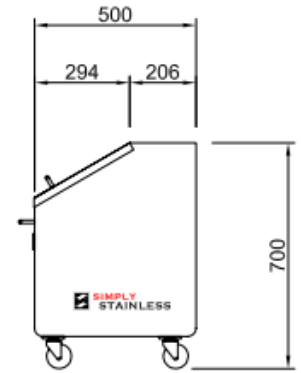

# SIMPLY STAINLESS

www.simplystainless.com

Modular sinks tables and shelves

SPECIFICATION	
Bin	1.2mm gauge, high quality stainless steel, no. 4 finish, 75mm castors (locking and non locking), ingredient information slip, 100 litre capacity

26	INGREDIENT BIN	
	Product Code	Dimensions
	26.BIN	500mm x 500mm x 700mm