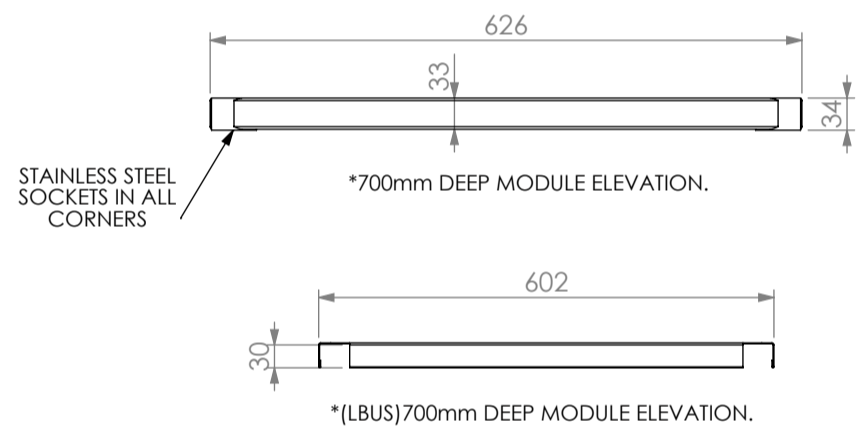


21-LBUS-7-1800

*Can fit left or right.

21-USN-7-1500

*Units 300mm to 1500mm have 4 Sockets.

21-USN-7-1500

*Units 1800mm to 2400mm have 6 Sockets.

SPECIFICATION	
Undershelves	<ul style="list-style-type: none"> - High quality stainless steel. - 1.2mm gauge, no. 4 Finnish. - Welded stainless steel collars - Top hat stiffening with channels.

	Undershelf		
	Product Code	Dimension	Unit weight (Kg)
21	21-US-6-0300	226x526	5
	21-US-6-0450	376x526	5
	21-US-6-0600	580x526	5
	21-US-6-0900	826x526	8
	21-US-6-1200	1126x526	10
	21-US-6-1500	1426x526	12
	21-US-6-1800	1726x526	16
	21-US-6-2100	2026x526	20
	21-US-6-2400	2326x526	21
	21-US-7-0300	226x626	3
	21-US-7-0450	376x626	4
	21-US-7-0600	580x626	7
	21-US-7-0900	826x626	8
	21-US-7-1200	1126x626	12
	21-US-7-1500	1426x626	14
	21-US-7-1800	1726x626	18
	21-US-7-2100	2026x626	22
	21-US-7-2400	2326x626	24
	21-LBUS-6-1800	872x502	7
	21-LBUS-6-2100	1022x502	8
	21-LBUS-6-2400	1172x502	9
21-LBUS-7-1800	872x602	8	
21-LBUS-7-2100	1022x602	9	
21-LBUS-7-2400	1172x602	10	