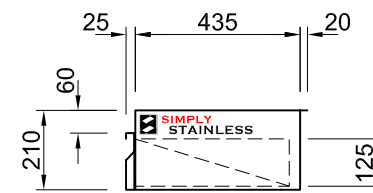

SIDE ELEVATION

19-1

www.simplystainless.com
Modular Sinks Tables and Shelving

CI GROUP PTY LTD COPYRIGHT ©

This drawing is the property of CI GROUP PTY LTD trading as SIMPLY STAINLESS, and it may not be copied, reproduced or modified in whole or in part, without prior written permission of CI GROUP PTY LTD.

19-1 DRAWER

SCALE 1:20

CONSTRUCTION NOTES:

1. DRAWER MADE FROM 1.2mm STAINLESS STEEL No. 4 FINISH.
2. ALL DRAWERS ARE TO HAVE LOCKS.