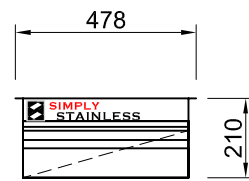

FRONT ELEVATION