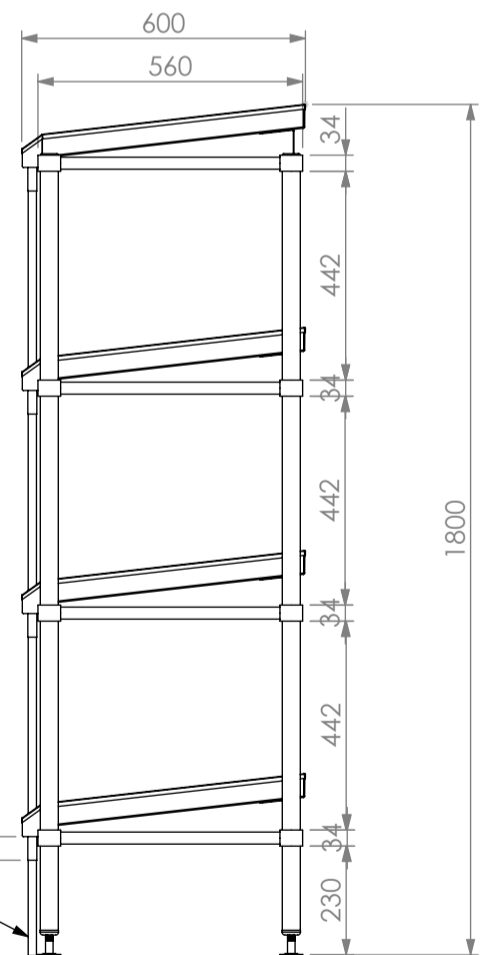

SIMPLY STAINLESS

Modular Sinks, Tables & Shelving

17-DF-0900

17-DF-1200

SPECIFICATION	
Tops	<ul style="list-style-type: none"> - High quality stainless steel. - 1.2mm gauge, no. 4 Finnish. - Double grub screw collars.
Frames	<ul style="list-style-type: none"> - Ø38mm round stainless steel tube. - Spigot and gutter. - Plastic drainage tube. - Welded stainless insert. - Adjustable stainless disc feet.

17-DF	Defrost Shelf			
	Product Code	Dimensions (mm)	Unit weight (Kg)	Load capacity (Kg)
	17-DF-0900	900x600x1800	26	80kg per shelf
	17-DF-1200	1200x600x1800	34	80kg per shelf