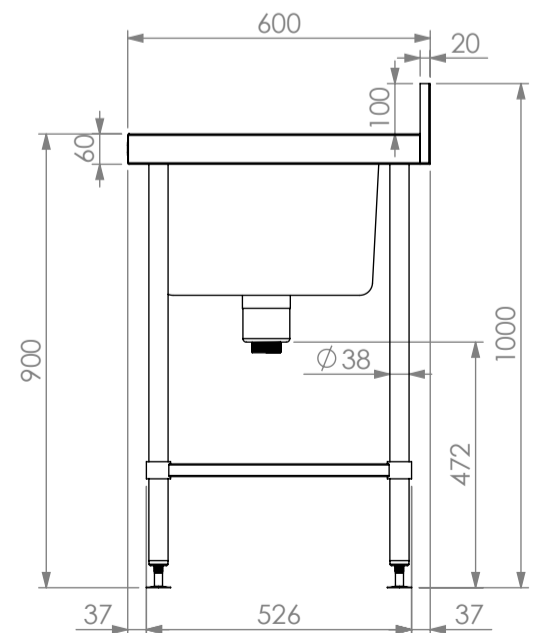

SIMPLY STAINLESS

Modular Sinks, Tables & Shelving

05-6-1200L

05-6-1200C

05-7-2100R

05-7-2100C

05-6-1200R

*Units 600mm to 1500mm have 4 legs.

05-7-0900PW

05-7-2100L

* Units 1800mm & 2100mm have 6 legs.

SPECIFICATION

Tops	<ul style="list-style-type: none"> - High quality 304 grade stainless steel. - 1.2mm gauge, no. 4 Finish. - Welded bowl w/sink waste, 100mm upstand (150mm bevelled upstand on 700 series). - 20mm wet edge. - 60 litre bowl (450x450x300mm). - 81 litre bowl (600x450x300mm). - Supplied with 1x Watermark approved 90mm waste with basket.
Core	<ul style="list-style-type: none"> - 1.2mm gauge stainless steel top hat channel. - Stainless steel collars.
Frames	<ul style="list-style-type: none"> - Ø38mm round stainless steel tube. - Satin polished. - Machined collars. - Adjustable stainless disc feet.
Potrail	<ul style="list-style-type: none"> - Stainless steel round & square tube

*700mm DEEP MODULE ELEVATION.

05	Sink Bench Single Bowl (L-Left Hand Bowl, C- Centre Bowl, R- Right Hand Bowl)				
	Product Code	Bowl	Dimensions (mm)	Unit weight (Kg)	Load capacity (Kg)
	05-6-0600	450x450x300	605x600x900	23	40
	05-6-0900PW	600x450x300	1200x600x900	28	40
	05-6-1200 (L,C,R)	450x450x300	1200x600x900	36	120
	05-6-1500 (L,C,R)	450x450x300	1500x600x900	49	160
	05-6-1800 (L,C,R)	450x450x300	1800x600x900	63	200
	05-6-2100 (L,C,R)	450x450x300	2100x600x900	72	240
	05-7-0600	450x450x300	605x700x900	26	40
	05-7-0900PW	600x450x300	900x700x900	31	100
	05-7-1200 (L,C,R)	450x450x300	1200x700x900	40	120
	05-7-1500 (L,C,R)	450x450x300	1500x700x900	49	160
	05-7-1800 (L,C,R)	450x450x300	1800x700x900	63	200
	05-7-2100 (L,C,R)	450x450x300	2100x700x900	72	240

*600mm DEEP MODULE ELEVATION.