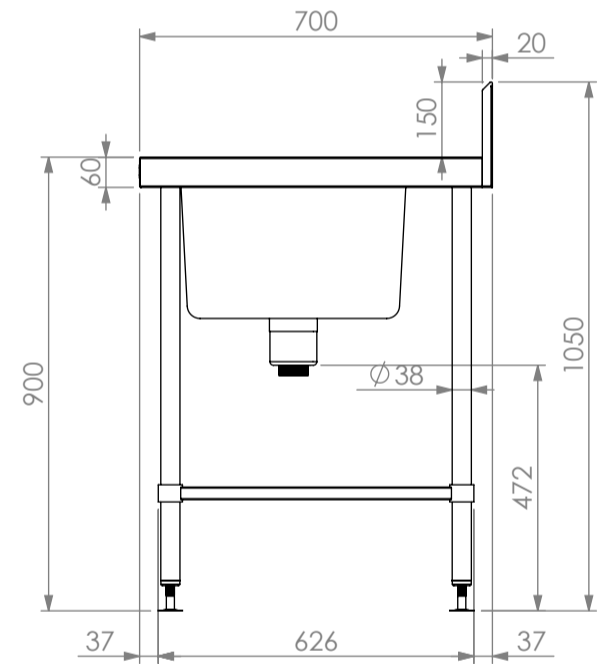

SIMPLY STAINLESS

Modular Sinks, Tables & Shelving

05-6-1200L

05-6-1200C

05-7-2100R

05-7-2100C

05-6-1200R

*Units 600mm to 1500mm have 4 legs.

05-7-0900PW

05-7-2100L

* Units 1800mm & 2100mm have 6 legs.

SPECIFICATION

Tops	<ul style="list-style-type: none"> - High quality 304 grade stainless steel. - 1.2mm gauge, no. 4 Finish. - Welded bowl w/sink waste, 100mm upstand (150mm bevelled upstand on 700 series). - 20mm wet edge. - 60 litre bowl (450x450x300mm). - 81 litre bowl (600x450x300mm). - Supplied with 1x Watermark approved 90mm waste with basket.
Core	<ul style="list-style-type: none"> - 1.2mm gauge stainless steel top hat channel. - Stainless steel collars.
Frames	<ul style="list-style-type: none"> - Ø38mm round stainless steel tube. - Satin polished. - Machined collars. - Adjustable stainless disc feet.
Potrail	<ul style="list-style-type: none"> - Stainless steel round & square tube

*700mm DEEP MODULE ELEVATION.

05	Sink Bench Single Bowl (L-Left Hand Bowl, C- Centre Bowl, R- Right Hand Bowl)				
	Product Code	Bowl	Dimensions (mm)	Unit weight (Kg)	Load capacity (Kg)
	05-6-0600	450x450x300	605x600x900	23	40
	05-6-0900PW	600x450x300	1200x600x900	28	40
	05-6-1200 (L,C,R)	450x450x300	1200x600x900	36	120
	05-6-1500 (L,C,R)	450x450x300	1500x600x900	49	160
	05-6-1800 (L,C,R)	450x450x300	1800x600x900	63	200
	05-6-2100 (L,C,R)	450x450x300	2100x600x900	72	240
	05-7-0600	450x450x300	605x700x900	26	40
	05-7-0900PW	600x450x300	900x700x900	31	100
	05-7-1200 (L,C,R)	450x450x300	1200x700x900	40	120
	05-7-1500 (L,C,R)	450x450x300	1500x700x900	49	160
	05-7-1800 (L,C,R)	450x450x300	1800x700x900	63	200
	05-7-2100 (L,C,R)	450x450x300	2100x700x900	72	240

*600mm DEEP MODULE ELEVATION.