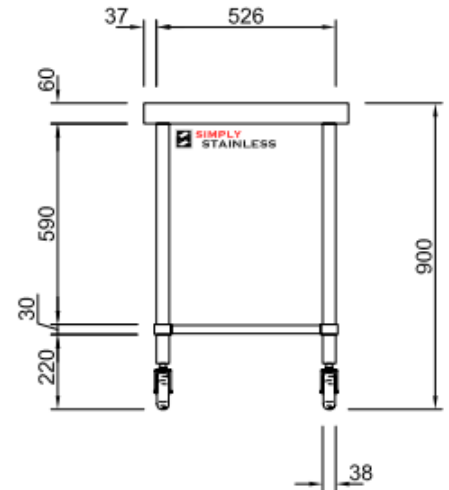

# SIMPLY STAINLESS

www.simplystainless.com

Modular sinks tables and shelves

FRONT ELEVATION

SPECIFICATION	
Tops	1.2mm gauge, high quality stainless steel, no. 4 finish, studs under for fixing accessories
Core	3mm zincalume, marine grade protective paint
Frames	38mm round stainless steel tube, satin polished, machined collars, 100mm lockable castors
Undershelves	1.2mm gauge, high quality stainless steel, no. 4 finish, top hat stiffening with channels

03.07	MOBILE (ISLAND) BENCH	
	Product Code	Dimensions
	03.7.0600	600mm x 700mm x 900mm
	03.7.0900	900mm x 700mm x 900mm
	03.7.1200	1200mm x 700mm x 900mm
	03.7.1500	1500mm x 700mm x 900mm
	03.7.1800	1800mm x 700mm x 900mm
	03.7.2100	2100mm x 700mm x 900mm
	03.7.2400	2400mm x 700mm x 900mm