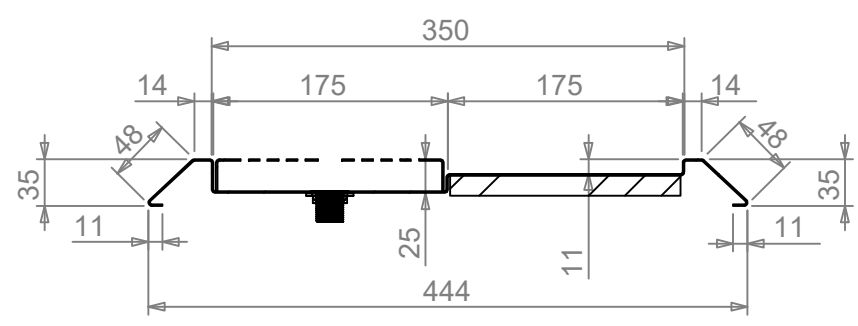

DETAIL B

DETAIL C

PLAN

POLYURETHANE BOARD

FRONT ELEVATION

SECTION A-A

SIDE ELEVATION

Simply Bar Solutions
COPYRIGHT © 2021

SBM-CTBS-GR-0400
COUNTER TOP BEER STATION W/GLASS RINSE

SIZE:A3

SCALE : VARIES

CONSTRUCTION NOTES :

1. MADE FROM 304 GRADE, 1.2mm STAINLESS STEEL.

SBM-CTBS-GR-0400