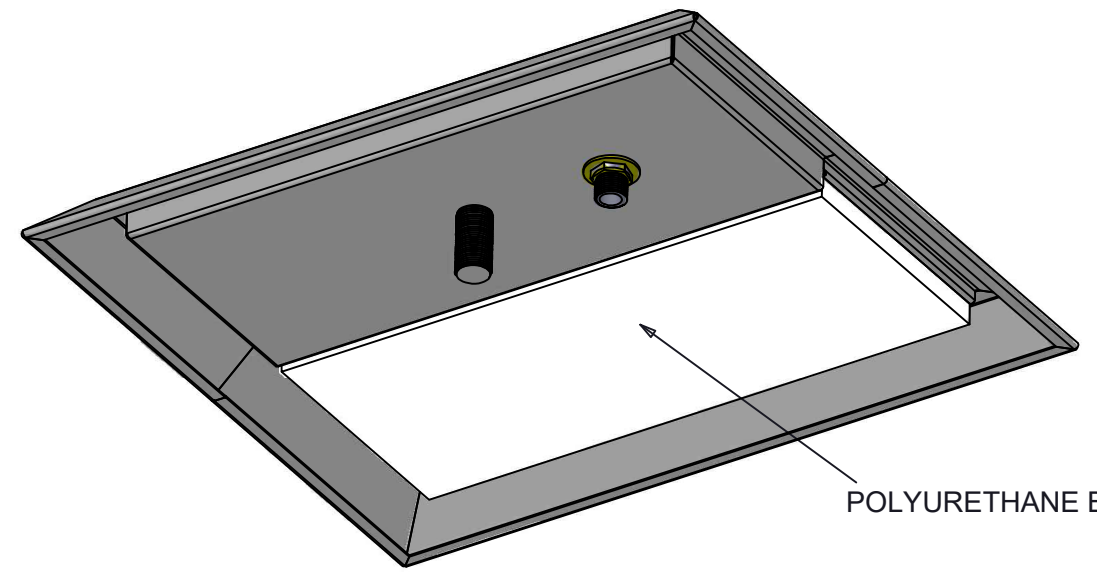

DETAIL B

DETAIL C

PLAN

POLYURETHANE BOARD

FRONT ELEVATION

SECTION A-A

SIDE ELEVATION

Simply Bar Solutions
COPYRIGHT © 2021

SBM-CTBS-GR-0400
COUNTER TOP BEER STATION W/GLASS RINSE

SIZE:A3

SCALE : VARIES

CONSTRUCTION NOTES :

1. MADE FROM 304 GRADE, 1.2mm STAINLESS STEEL.

SBM-CTBS-GR-0400