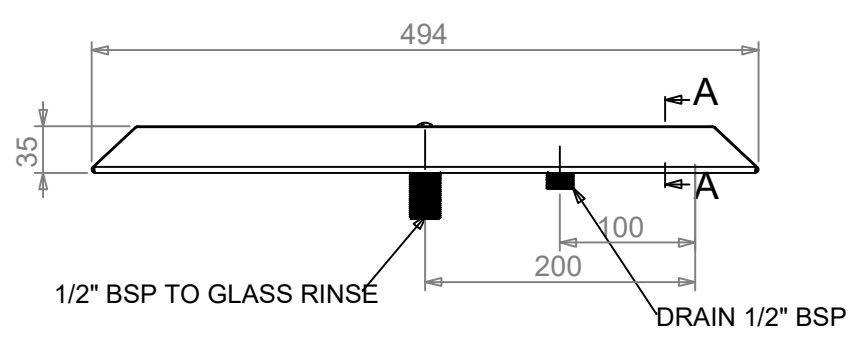

DETAIL B

DETAIL C

PLAN

POLYURETHANE BOARD

FRONT ELEVATION

SECTION A-A

SIDE ELEVATION

Simply Bar Solutions
COPYRIGHT © 2021

SBM-CTBS-GR-0400
COUNTER TOP BEER STATION W/GLASS RINSE

SIZE:A3

SCALE : VARIES

CONSTRUCTION NOTES :

1. MADE FROM 304 GRADE, 1.2mm STAINLESS STEEL.

SBM-CTBS-GR-0400