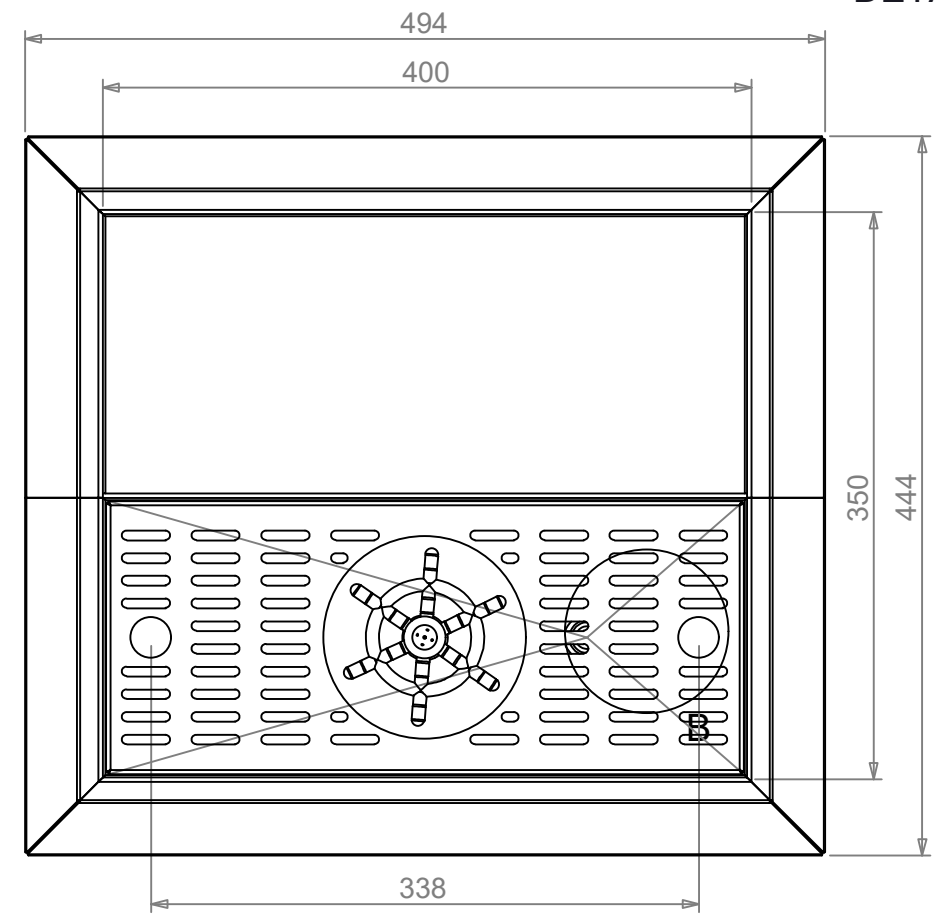

DETAIL B

DETAIL C

PLAN

POLYURETHANE BOARD

FRONT ELEVATION

SECTION A-A

SIDE ELEVATION

Simply Bar Solutions
COPYRIGHT © 2021

SBM-CTBS-GR-0400
COUNTER TOP BEER STATION W/GLASS RINSE

SIZE:A3

SCALE : VARIES

CONSTRUCTION NOTES :

1. MADE FROM 304 GRADE, 1.2mm STAINLESS STEEL.

SBM-CTBS-GR-0400