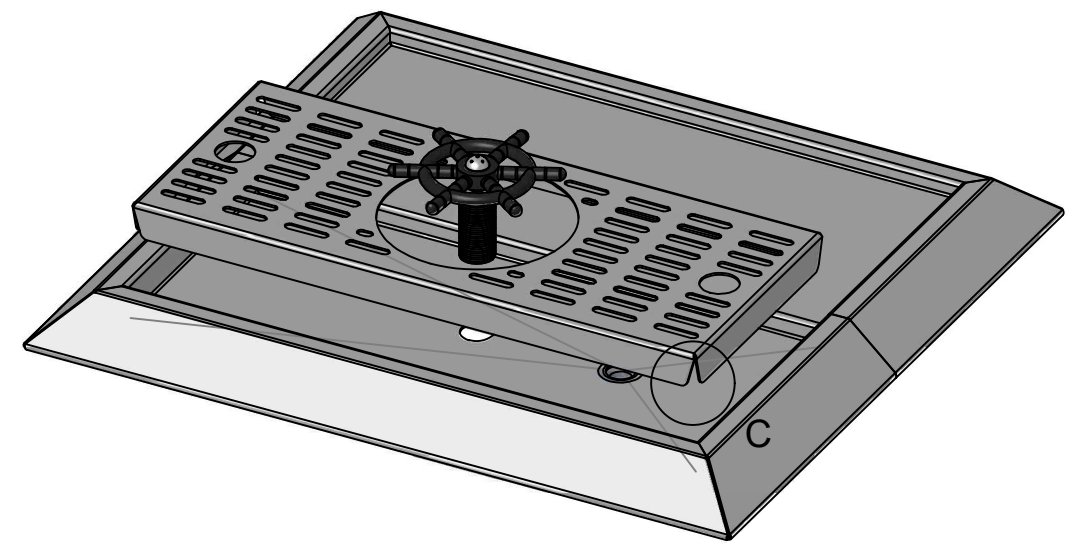

DETAIL B

DETAIL C

PLAN

POLYURETHANE BOARD

FRONT ELEVATION

SECTION A-A

SIDE ELEVATION

Simply Bar Solutions
COPYRIGHT © 2021

SBM-CTBS-GR-0400
COUNTER TOP BEER STATION W/GLASS RINSE

SIZE:A3

SCALE : VARIES

CONSTRUCTION NOTES :

1. MADE FROM 304 GRADE, 1.2mm STAINLESS STEEL.

SBM-CTBS-GR-0400