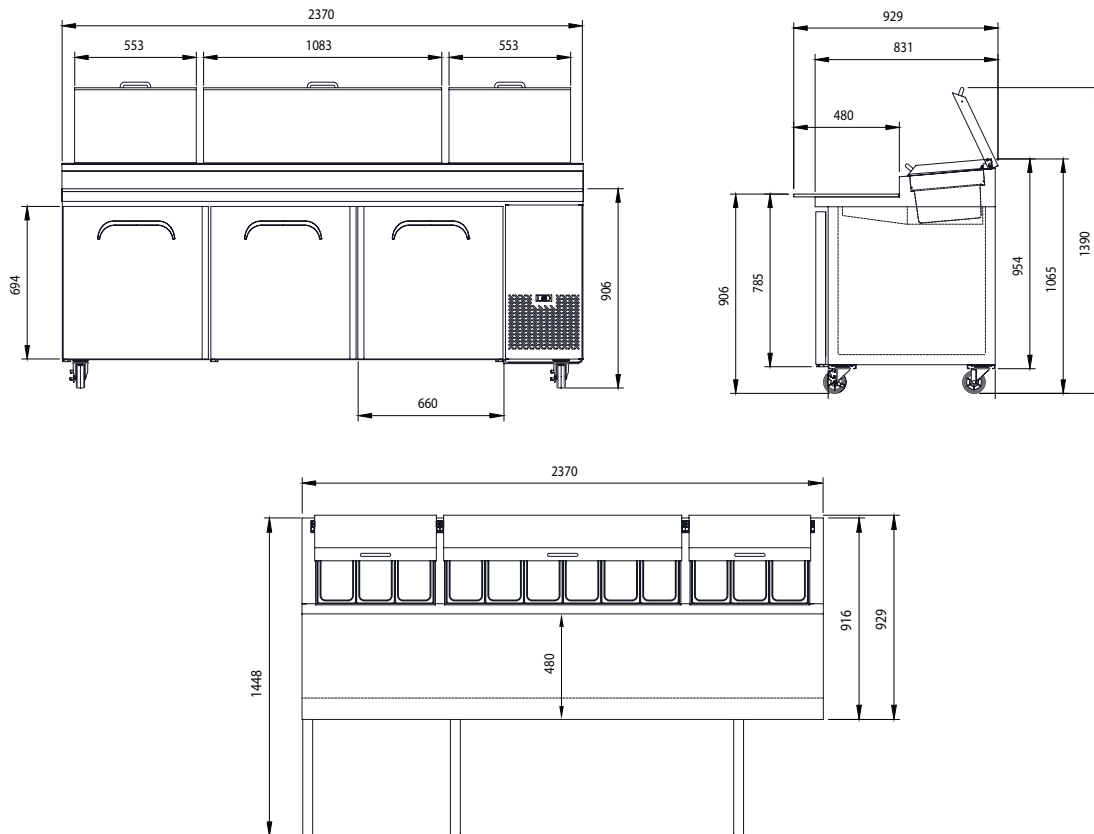

Pizza Prep Fridge

3 Doors - 2370mm - 12 Pans

| Food Preparation

Pizza Prep Fridge

3 Doors - 2370mm - 12 Pans

Food Preparation

SPECIFICATIONS				DIMENSIONS	
Model Number	PP2370	Door Type	Solid	External (mm)	
Part Number	3735802	Door Shape	Flat	Width	2370
Volume	873L	Door Style	Hinged	Depth	929
Unit Weight	207kg	Door Lock	No	Height	1065
Packaged Weight	217kg	Self-Closing Door	Yes		
Temperature Range	0°C to 5°C	Door Swing Dimensions	532mm		
Max. Ambient Temp. Range	43°C	Total Depth of Door Open	1448mm	Internal (mm)	
Climate Class	5M1	No. of shelves per Door incl. base	6	Width	1930
Energy Consumption	5.349 kWh/24h	Shelf Type	Adjustable	Depth	670
Refrigeration Capacity	670W	Shelf Dimensions	2 x 605(w) x 643(d) mm; 4 x 660(w) x 643(d) mm	Height	590
Air Circulation	Forced	No of Lids	2		
Refrigerant	R404a	Lid Type	Solid	Packaged (mm)	
Rated Current	4A	Lid Style	Hinged	Width	2420
Electrical Voltage	220 - 240V	Lid Lock	No	Depth	979
Frequency	50Hz	No. of Tubs / Pans incl.	12	Height	1115
Power Supply	Single Phase	Tub / Pan Dimensions	176(w) x 324(d) mm (GN 1/3")		
Power Plug	1 x 10A	Temp. Controller	Digital		
Plug Location	Rear, bottom right	Wheels	Yes		
Internal Light	No	Warranty	2 Years Parts & Labour Bronic Extra Care		
No. of Doors	3				