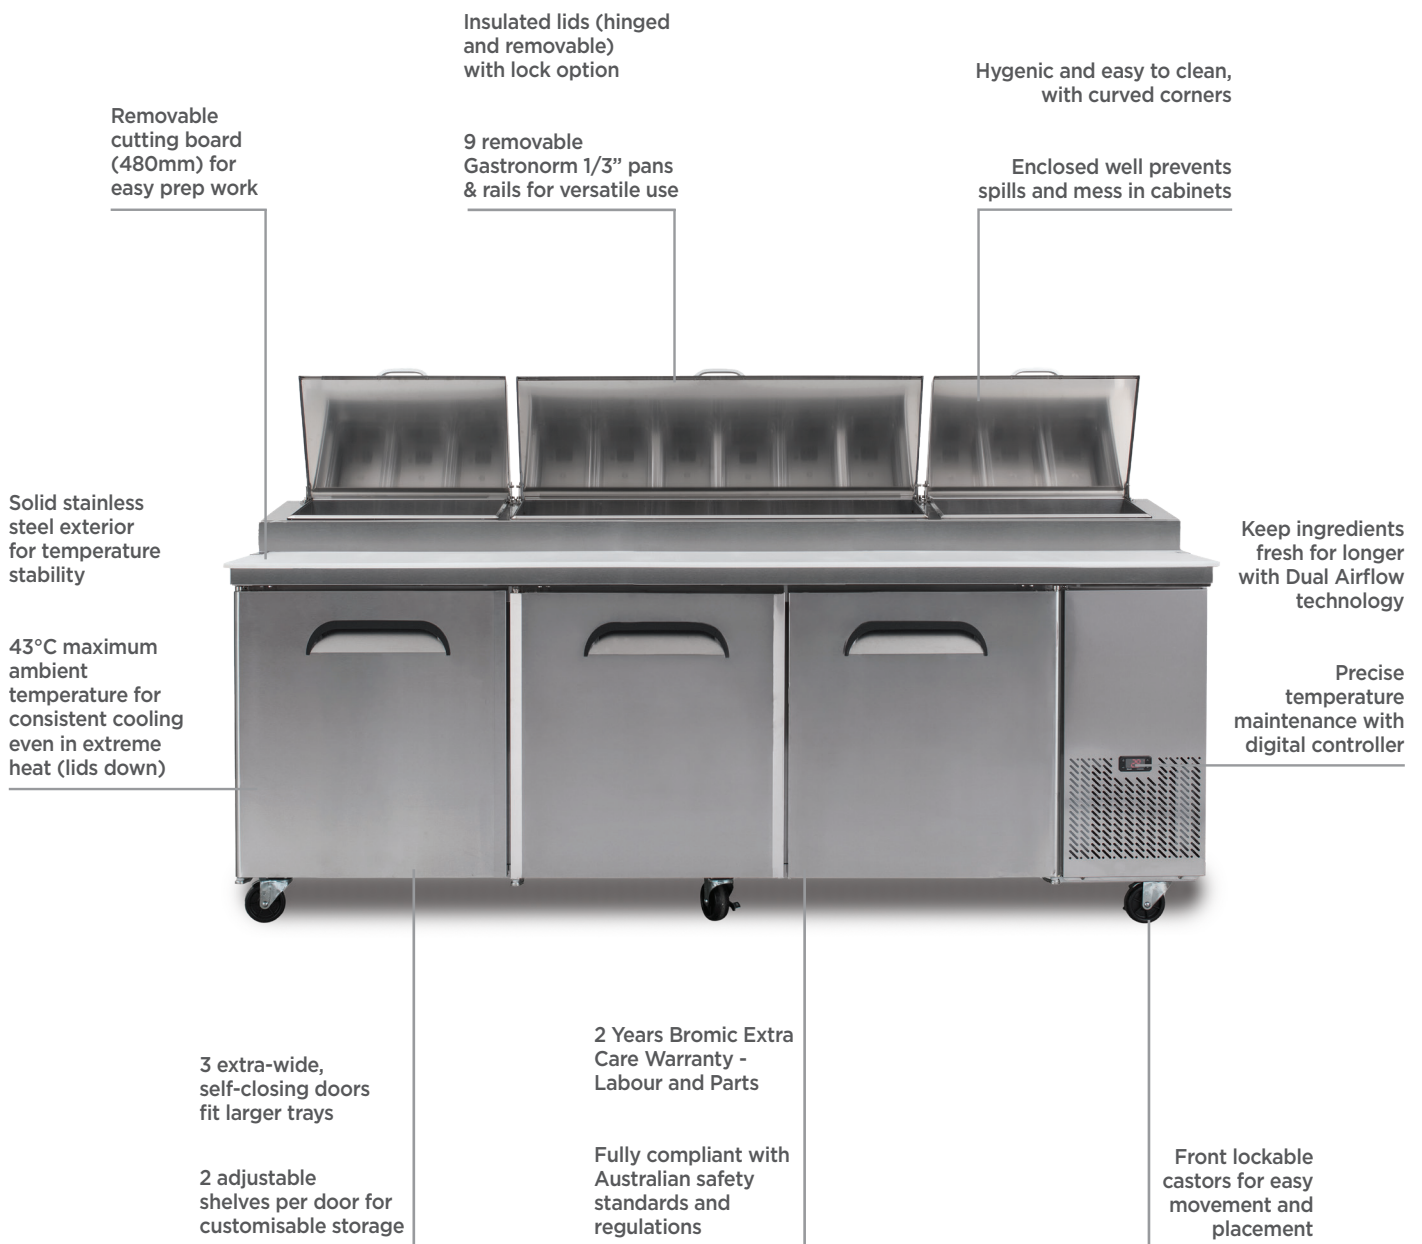

Pizza Prep Fridge

3 Doors - 2370mm - 12 Pans

| Food Preparation

Pizza Prep Fridge

3 Doors - 2370mm - 12 Pans

Food Preparation

SPECIFICATIONS				DIMENSIONS	
Model Number	PP2370	Door Type	Solid	External (mm)	
Part Number	3735802	Door Shape	Flat	Width	2370
Volume	873L	Door Style	Hinged	Depth	929
Unit Weight	207kg	Door Lock	No	Height	1065
Packaged Weight	217kg	Self-Closing Door	Yes		
Temperature Range	0°C to 5°C	Door Swing Dimensions	532mm		
Max. Ambient Temp. Range	43°C	Total Depth of Door Open	1448mm	Internal (mm)	
Climate Class	5M1	No. of shelves per Door incl. base	6	Width	1930
Energy Consumption	5.349 kWh/24h	Shelf Type	Adjustable	Depth	670
Refrigeration Capacity	670W	Shelf Dimensions	2 x 605(w) x 643(d) mm; 4 x 660(w) x 643(d) mm	Height	590
Air Circulation	Forced	No of Lids	2		
Refrigerant	R404a	Lid Type	Solid	Packaged (mm)	
Rated Current	4A	Lid Style	Hinged	Width	2420
Electrical Voltage	220 - 240V	Lid Lock	No	Depth	979
Frequency	50Hz	No. of Tubs / Pans incl.	12	Height	1115
Power Supply	Single Phase	Tub / Pan Dimensions	176(w) x 324(d) mm (GN 1/3")		
Power Plug	1 x 10A	Temp. Controller	Digital		
Plug Location	Rear, bottom right	Wheels	Yes		
Internal Light	No	Warranty	2 Years Parts & Labour Bronic Extra Care		
No. of Doors	3				