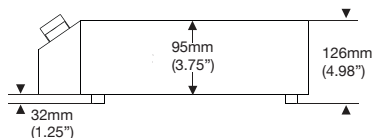

*Induction cooking requires the use of induction-compatible (i.e. magnetic) cookware.

CERTIFICATIONS

Due to continuous product research and development, the information contained herein is subject to change without notice.

Revision: January 14, 2020 1:02 PM

www.stoddart.com.au

www.stoddart.co.nz