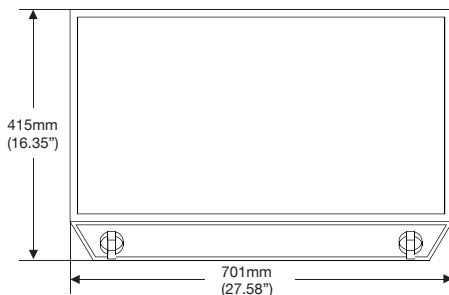

*Induction cooking requires the use of induction-compatible (i.e. magnetic) cookware.

CERTIFICATIONS

Due to continuous product research and development, the information contained herein is subject to change without notice.

Revision: January 14, 2020 1:02 PM

www.stoddart.com.au

www.stoddart.co.nz