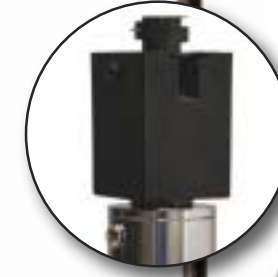

Hanging Culinary Heat Lamps

TYPE - RET
Retractable
cord,
ceiling
mount.

Shade #600
Color: Copper
with TK50
Track Mount
Model: TK50/600

TYPE - C1
Used on
#100 Shade

Shade #100
Color: Chrome
Model: 100/C/CH

Shade #900
Color: Smoked Copper
Model: 900/RET/SC

TYPE - C2
Used on
Shades
#200, #300
and #500

TYPE - RET
Retractable
cord,
ceiling
mount.

Shade #200
Color: Black
Model: 200/C/BK

Shade #700
Color: Chrome
Model: 700/LGT/CH

**TYPE - LGT
or SGT**
Rigid ceiling
mount. 3/8"
or 1 1/2"
diameter
down tube.

Every Hanson
hanging light and
retractable lamp
is available with
a track light
adapter or
ceiling box.

Shade #300
Color: Stainless Steel
Model: 300/C/SS