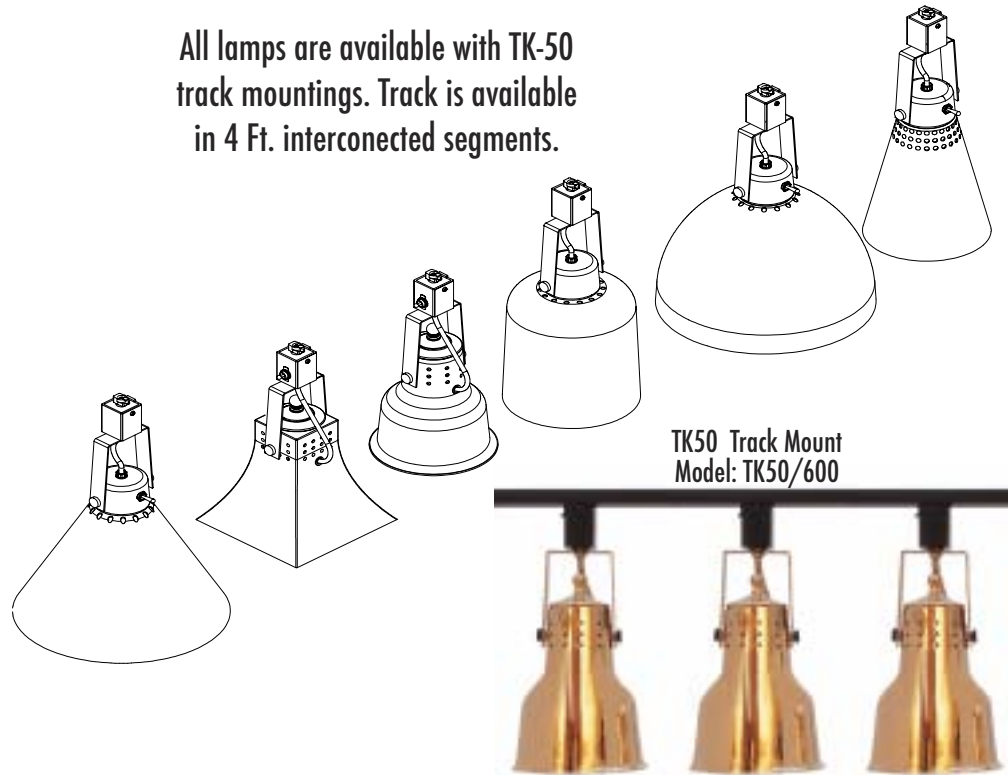

Track Lighting and TK-50

All lamps are available with TK-50 track mountings. Track is available in 4 Ft. interconnected segments.

Shades Size Specifications

Style #100	Style #200	Style #300	Style #400	Style #500	Style #600	Style #700	Style #800	Style #900
Total Height 9.25"	Total Height 10.00"	Total Height 9.75"	Total Height 10.25"	Total Height 10.00"	Total Height 7.00"	Total Height 7.00"	Total Height 11.25"	Total Height 6.25"
Shade Height 7.75"	Shade Height 7.75"	Shade Height 7.75"	Shade Height 8.00"	Shade Height 7.75"	Shade Height 7.00"	Shade Height 8.00"	Shade Height 8.25"	Shade Height 8.375"
Shade Width 6.125"	Shade Width 6.0"	Shade Width 6.0"	Shade Width 11.0"	Shade Width 7.25"	Shade Width 6.50"	Shade Width 7.00"	Shade Width 11.25"	Shade Width 6.50"
Cap Style C1	Cap Style C2	Cap Style C2	Cap Style C3	Cap Style C2	Cap Style C3	Cap Style C3	Cap Style C3	Cap Style C3

Hanging Culinary Heat Lamps

TYPE - RET
Retractable
cord,
ceiling
mount.

Shade #600
Color: Copper
with TK50
Track Mount
Model: TK50/600

TYPE - C1
Used on
#100 Shade

Shade #100
Color: Chrome
Model: 100/C/CH

Shade #900
Color: Smoked Copper
Model: 900/RET/SC

TYPE - C2
Used on
Shades
#200, #300
and #500

TYPE - RET
Retractable
cord,
ceiling
mount.

Shade #200
Color: Black
Model: 200/C/BK

Shade #700
Color: Chrome
Model: 700/LGT/CH

**TYPE - LGT
or SGT**
Rigid ceiling
mount. 3/8"
or 1 1/2"
diameter
down tube.

Every Hanson
hanging light and
retractable lamp
is available with
a track light
adapter or
ceiling box.

Shade #300
Color: Stainless Steel
Model: 300/C/SS