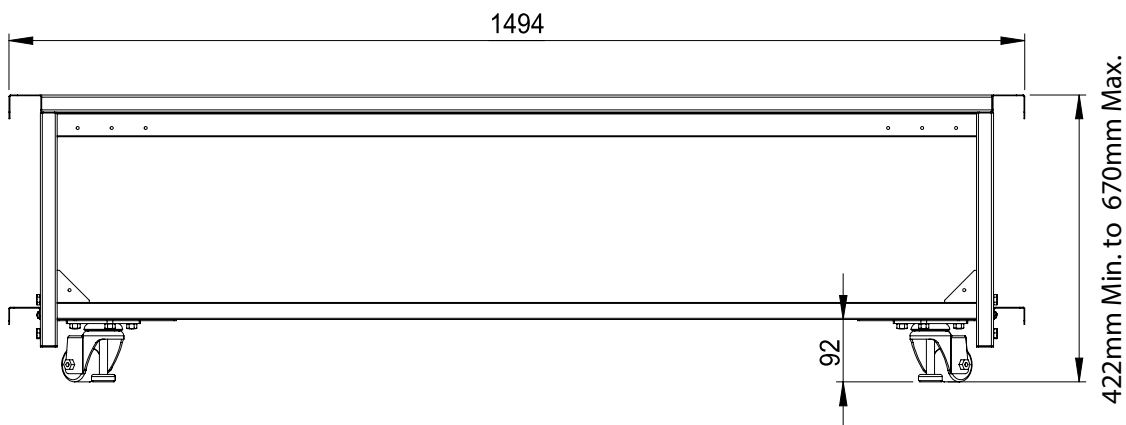

Fixing for side and front panels

Height adjustable in 50mm increments

Minimum height 422mm  
Maximum Height 670mm