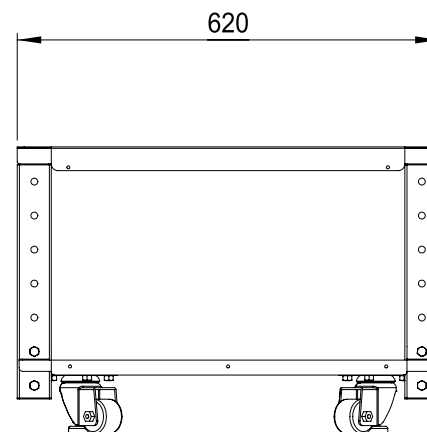

Fixing for side and front panels

Height adjustable in 50mm increments

Minimum height 422mm  
Maximum Height 670mm