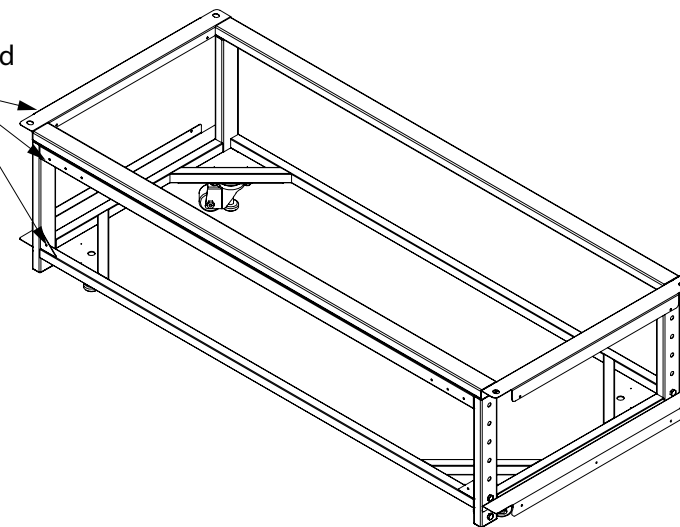

Fixing for side and front panels

Height adjustable in 50mm increments

Minimum height 422mm  
Maximum Height 670mm