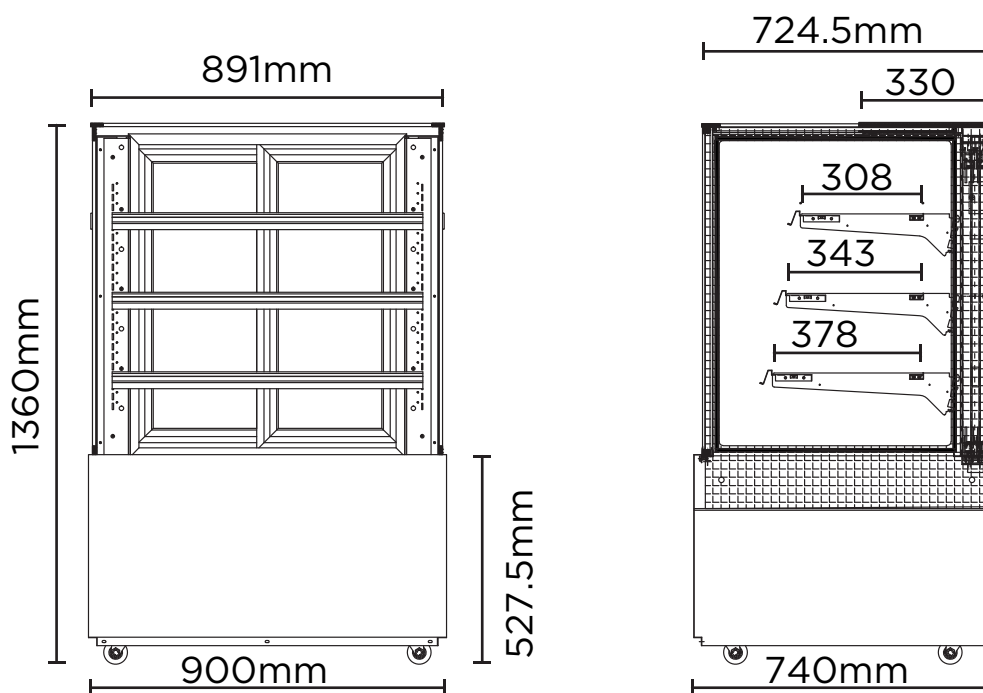

FD4T0900C | 4 Tier Cold Food Display 900mm

Food Displays

FD4T0900C

**4 TIER COLD
FOOD DISPLAY
900MM**

FD4T0900C | 4 Tier Cold Food Display 900mm

Food Displays

SPECIFICATIONS	Part Number	3736308
	Capacity	417L
	Temp. Range	+2 to +6°C
	Max. Ambient Temp.	32°C
	Refrigeration Power	700W
	Energy Consumption	13.875kWh/24h
	Gross Weight	230kg
	Packaged Dimensions	1000 x 850 x 1510 mm
	Refrigerant	R404a
	Plug Supplied	Yes, 1 x 10A
	Plug Location	Rear, Right Hand Side
	Main Light	LED
	Number of Doors	2
	Door Type	Sliding
	Temp. Controller	Digital
	Castors	Yes
	No. of Shelves inc. Base	4
Shelves Dimensions	817(w) x 307(d), 817(w) x 342(d), 817(w) x 377(d) mm	
Colour	Stainless Steel	
Warranty	1 Year Parts & Labour	
Warranty Service	Bromic Extra Care	

DIMENSIONS	External (mm)	
	Width	900
	Depth	740
	Height	1360
	Internal (mm)	
	Width	874
Depth	647	
Height	828	

BROMIC PTY Ltd reserve the right to alter specifications without notice.