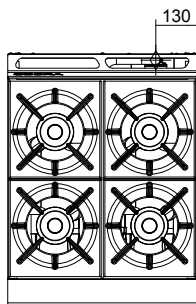

C6D

600mm Four Burner Gas Cooktop

C6D

SPECIFICATIONS

Burners
Open Burners;
22MJ/hr, 5.5kW each

Gas power (gross)
C6D 88MJ/hr, 22kW

Gas connection
R 3/4 (BSP) male
130mm from RH side, 20mm from rear, and 655mm from floor

Dimensions
Width 600mm
Depth 800mm
Height 915mm
Incl. splashback 1085mm

Nett weight
68kg

Packing data
0.85m³, 99kg
Width 710mm
Depth 955mm
Height 1250mm

Gas types
Available in Natural gas and LP gas,
please specify when ordering
Other gas types on request