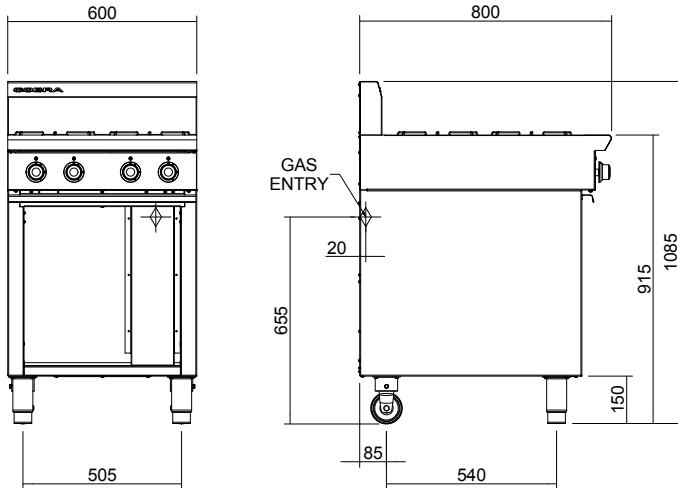

C6D

600mm Four Burner Gas Cooktop

C6D

SPECIFICATIONS

Burners
Open Burners;
22MJ/hr, 5.5kW each

Gas power (gross)
C6D 88MJ/hr, 22kW

Gas connection
R 3/4 (BSP) male
130mm from RH side, 20mm from rear, and 655mm from floor

Dimensions
Width 600mm
Depth 800mm
Height 915mm
Incl. splashback 1085mm

Nett weight
68kg

Packing data
0.85m³, 99kg
Width 710mm
Depth 955mm
Height 1250mm

Gas types
Available in Natural gas and LP gas,
please specify when ordering
Other gas types on request