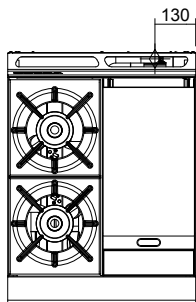

C6C

600mm Two Burner/Griddle Gas Cooktop

C6C

SPECIFICATIONS

Burners
Open Burners;
22MJ/hr, 5.5kW each
Griddle Burners;
20MJ/hr, 5.0kW per 300mm section
Gas power (gross)
C6C 64MJ/hr, 16kW
Gas connection
R 3/4 (BSP) male
130mm from RH side, 20mm from
rear, and 655mm from floor

Dimensions
Width 600mm
Depth 800mm
Height 915mm
Incl. splashback 1085mm
Nett weight
74kg

Packing data
0.85m³, 105kg
Width 710mm
Depth 955mm
Height 1250mm

Gas types
Available in Natural gas and LP gas,
please specify when ordering
Other gas types on request

moffat.com.au
moffat.co.nz

Australia
moffat.com.au

Moffat Pty Limited
Victoria/Tasmania
740 Springvale Road
Mulgrave, Victoria 3170
Telephone +613-9518 3888
Facsimile +613-9518 3833
vsales@moffat.com.au

New South Wales
Telephone +612-8833 4111
nswsales@moffat.com.au

South Australia
Telephone +613-9518 3888
vsales@moffat.com.au

Queensland
Telephone +617-3630 8600
qldsales@moffat.com.au

Western Australia
Telephone +618-9413 2400
wasales@moffat.com.au

New Zealand
moffat.co.nz

Moffat Limited
Rolleston
45 Illinois Drive
Izone Business Hub
Rolleston 7675
Telephone +64 3-983 6600
Facsimile +64 3-983 6660
sales@moffat.co.nz

Auckland
Telephone +64 9-574 3150
sales@moffat.co.nz

Cert. No. AGA 6878G

In line with policy to continually
develop and improve its products,
Moffat Limited reserves the right
to change specifications and design
without notice.

© Copyright Moffat Ltd
AN.C.01.19 / 1598

an Ali Group Company

The Spirit of Excellence