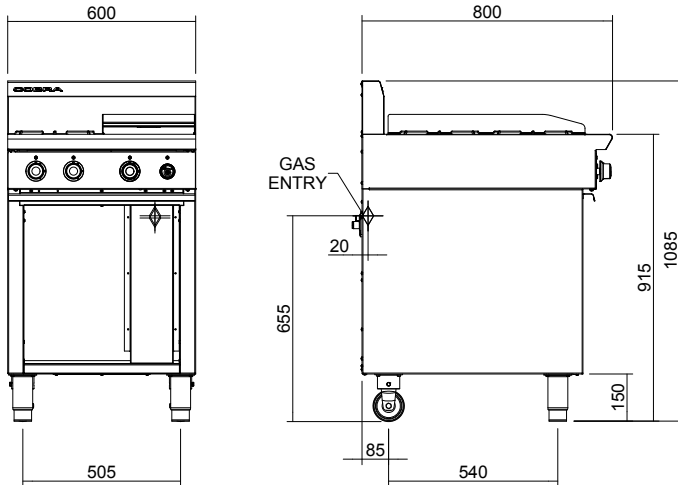

C6C

600mm Two Burner/Griddle Gas Cooktop

C6C

- 600mm wide
- 2 open burners
- 300mm griddle plate
- 22MJ open burner rating
- Flame failure standard on open burners
- Optional pilot and flame failure on open burners
- Cast iron burners and vitreous enamel potstands
- 1 griddle burner with pilot, flame failure and piezo ignition
- Griddle plate machine finished 12mm thickness
- Open cabinet base for extra storage
- Adjustable front feet and rear rollers
- Stainless steel finish
- Fully modular

CS9 / C900-S

C6C

600mm Two Burner/Griddle Gas Cooktop

C6C

SPECIFICATIONS

Burners
 Open Burners;
 22MJ/hr, 5.5kW each
 Griddle Burners;
 20MJ/hr, 5.0kW per 300mm section
Gas power (gross)
 C6C 64MJ/hr, 16kW
Gas connection
 R 3/4 (BSP) male
 130mm from RH side, 20mm from
 rear, and 655mm from floor

Dimensions
 Width 600mm
 Depth 800mm
 Height 915mm
 Incl. splashback 1085mm
Nett weight
 74kg

Packing data
 0.85m³, 105kg
 Width 710mm
 Depth 955mm
 Height 1250mm

Gas types
 Available in Natural gas and LP gas,
 please specify when ordering
 Other gas types on request