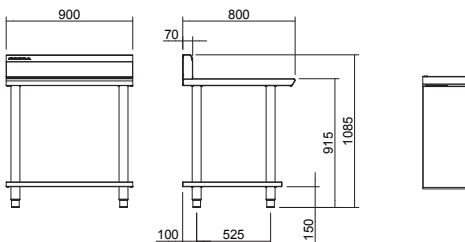

CS9 / C900-S

C6B

CT9

Infill Benches

C300 300mm Infill Bench

C450 450mm Infill Bench

C600 600mm Infill Bench

C900 900mm Infill Bench

C900-S 900mm Infill Bench with Salamander upstands

SPECIFICATIONS

Dimensions

All models

Width 300mm, 450mm,
600mm, 900mm

Depth 800mm

Height 915mm

Incl. splashback 1085mm

Width 920mm

Depth 415mm

Height 270mm

C450 0.140m³, 31.7kg

Width 920mm

Depth 565mm

Height 270mm

C600 0.258m³, 49.3kg

Width 920mm

Depth 715mm

Height 270mm

C900 0.355m³, 65.7kg

Width 1015mm

Depth 920mm

Height 380mm

C900-S 0.355m³, 67.7kg