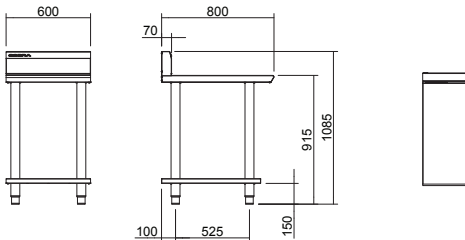

CS9 / C900-S

C6B

CT9

Infill Benches

C300 300mm Infill Bench

C450 450mm Infill Bench

C600 600mm Infill Bench

C900 900mm Infill Bench

C900-S 900mm Infill Bench with Salamander upstands

SPECIFICATIONS

Dimensions

All models

Width 300mm, 450mm,
600mm, 900mm

Depth 800mm

Height 915mm

Incl. splashback 1085mm

Width 920mm

Depth 415mm

Height 270mm

C450 0.140m³, 31.7kg

Width 920mm

Depth 565mm

Height 270mm

C600 0.258m³, 49.3kg

Width 920mm

Depth 715mm

Height 270mm

C900 0.355m³, 65.7kg

Width 1015mm

Depth 920mm

Height 380mm

C900-S 0.355m³, 67.7kg