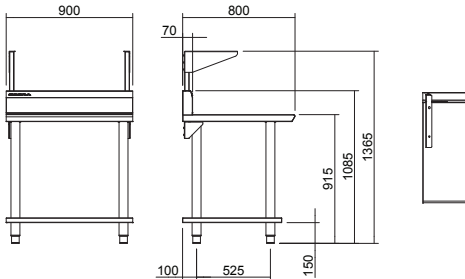

CS9 / C900-S

C6B

CT9

Infill Benches

C300 300mm Infill Bench

C450 450mm Infill Bench

C600 600mm Infill Bench

C900 900mm Infill Bench

C900-S 900mm Infill Bench with Salamander upstands

SPECIFICATIONS

Dimensions

All models

Width 300mm, 450mm,
600mm, 900mm

Depth 800mm

Height 915mm

Incl. splashback 1085mm

Width 920mm

Depth 415mm

Height 270mm

C450 0.140m³, 31.7kg

Width 920mm

Depth 565mm

Height 270mm

C600 0.258m³, 49.3kg

Width 920mm

Depth 715mm

Height 270mm

C900 0.355m³, 65.7kg

Width 1015mm

Depth 920mm

Height 380mm

C900-S 0.355m³, 67.7kg