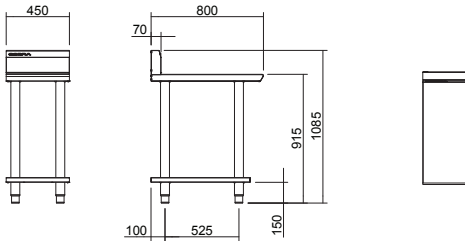

CS9 / C900-S

C6B

CT9

Infill Benches

C300 300mm Infill Bench

C450 450mm Infill Bench

C600 600mm Infill Bench

C900 900mm Infill Bench

C900-S 900mm Infill Bench with Salamander upstands

SPECIFICATIONS

Dimensions

All models

Width 300mm, 450mm,
600mm, 900mm

Depth 800mm

Height 915mm

Incl. splashback 1085mm

Width 920mm

Depth 415mm

Height 270mm

C450 0.140m³, 31.7kg

Width 920mm

Depth 565mm

Height 270mm

C600 0.258m³, 49.3kg

Width 920mm

Depth 715mm

Height 270mm

C900 0.355m³, 65.7kg

Width 1015mm

Depth 920mm

Height 380mm

C900-S 0.355m³, 67.7kg