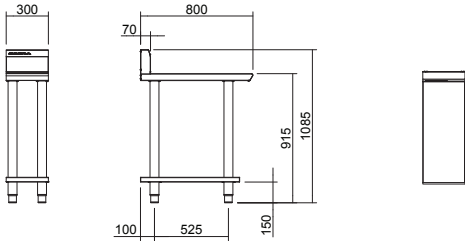

CS9 / C900-S

C6B

CT9

Infill Benches

C300 300mm Infill Bench

C450 450mm Infill Bench

C600 600mm Infill Bench

C900 900mm Infill Bench

C900-S 900mm Infill Bench with Salamander upstands

SPECIFICATIONS

Dimensions

All models

Width 300mm, 450mm,
600mm, 900mm

Depth 800mm

Height 915mm

Incl. splashback 1085mm

Width 920mm

Depth 415mm

Height 270mm

C450 0.140m³, 31.7kg

Width 920mm

Depth 565mm

Height 270mm

C600 0.258m³, 49.3kg

Width 920mm

Depth 715mm

Height 270mm

C900 0.355m³, 65.7kg

Width 1015mm

Depth 920mm

Height 380mm

C900-S 0.355m³, 67.7kg