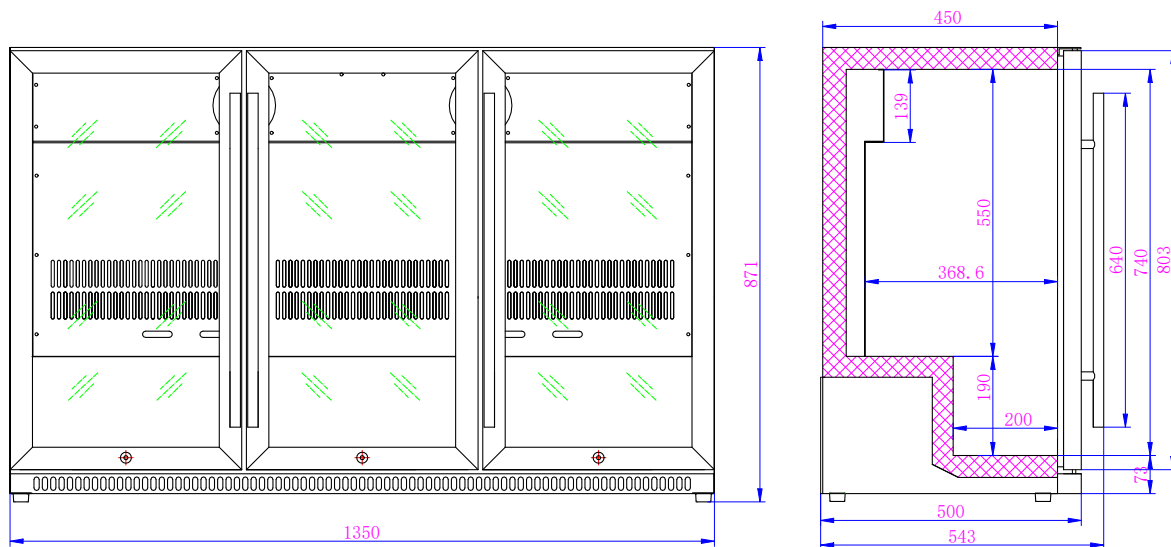

Back Bar Fridge 307L - 3 Doors - Hinged

| Bar Fridge & Freezers

Back Bar Fridge 307L - 3 Doors - Hinged

| Bar Fridge & Freezers

SPECIFICATIONS **DIMENSIONS**

Model Number	BB0330GD-NR-1	Colour	Black	External (mm)
Part Number	3736073-1	Internal Light	LED	
Volume	307L	No. of Doors	3	
Unit Weight	90kg	Door Type	Glass	Width 1350
Packaged Weight	95kg	Door Glass Type	Double Glazed	Depth 520
Adjustable Temp. Range	+1 to +10°C	Door Style	Hinged	Height 870
Max. Ambient Temp.	38°C	Door Swing Dimension	444mm	Internal (mm)
Climate Class	3M1	Total Depth of Door Open	933mm	
Energy Consumption	3.58kWh/24h	Self-Closing Door	Yes	
GEMS Star Rating	3 stars	Door Lock	Yes	Width 1270
Refrigeration Capacity	408W	No. of Shelves per Door incl Base	3	Depth 385
Refrigerant	R600	Shelf Type	Adjustable	Height 820
Rated Current	2.1A	Shelves Dimensions	370(w) x 326(d) mm	Packaged (mm)
Electrical Voltage	220-240V	Temp. Controller	Digital	
Frequency	50Hz	Castors	No, adjustable feet	
Power Supply	Single Phase	Warranty	2 Years Parts & Labour	Width 1395
Power Plug	1 x 10A		Bromic Extra Care	Depth 564
Plug Location	Rear, bottom			Height 895