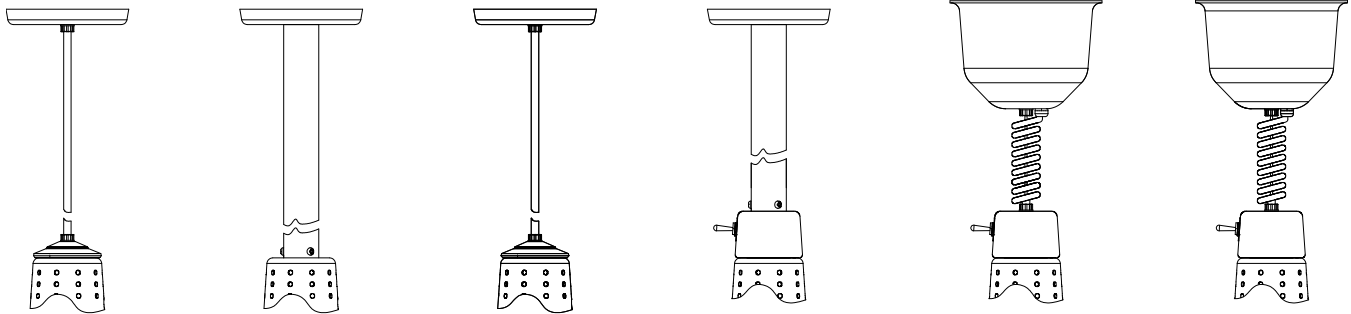

Examples—" **600-SMT-C-24**" =Style 600 shade, rigid ceiling mount 3/8" diameter down tube, copper finish, 24" long
 " **800-LGT-CUS-38-S-T**"= Style 800 shade, rigid ceiling mount 1 1/2 " diameter down tube, custom finish, 38" long, switch option, track mount.

| Specifications | |
|------------------------------------|---|
| Mechanical | |
| Light head | Satin aluminum, brass, copper, plated chrome or powder coated plated spun aluminum |
| Light head sizes | Range from 6 1/2"-11" diameter x 7 3/8"-8" long |
| Light head height from countertop | -C Models ship with a 6 Ft. cord to be shortened to the appropriate length during installation. -SMT and LGT Units must be cut to required length at the factory. -All retractable ceiling warmers offer a camber range of 30"-100" |
| Ceiling down tube and all fittings | Solid brass |
| Switch holder(Optional) | Brass, copper, plated chrome or powder coated spun aluminum. 2 7/8" diameter x 2" tall |
| Ceiling cover | Brass, copper or chrome plated spun aluminum. Two types available low profile or deep mount. |
| Shipping weight | Approximately 4 pounds |
| Internal wiring | 18 gauge silver stranded with Teflon insulation. Rated (200° C) |
| Lamp socket | Glazed porcelain/nickel. Rated (200° C) |
| Switch(Optional) | On/Off rated 15 amps @ 115 VAC |
| Cord | 115 VAC-18 gauge 3 conductor cable 230 VAC-18 gauge 3 conductor harmonized cable |
| Electrical | |
| Operating Voltage | 115-230, VAC 50-60 Hz, single phase |
| Power | 250 watts Maximum |
| Operating amperage | 2.25 amps (115 VAC) 1.25 amps (230 VAC) |
| Lamp type | Infrared 250 watts maximum, shatterproof design. |
| Safety Listings | |
| Organizations | |

Project _____
 Item# _____
 Quantity _____
 Bulbs: _____

Ceiling Mounted Warmers

Mounting Options

Mounting Styles

TYPE "SMT"

Rigid ceiling.
 3/8" diameter
 down tube
 Please specify
 overall
 length

TYPE "LGT ,SQT"