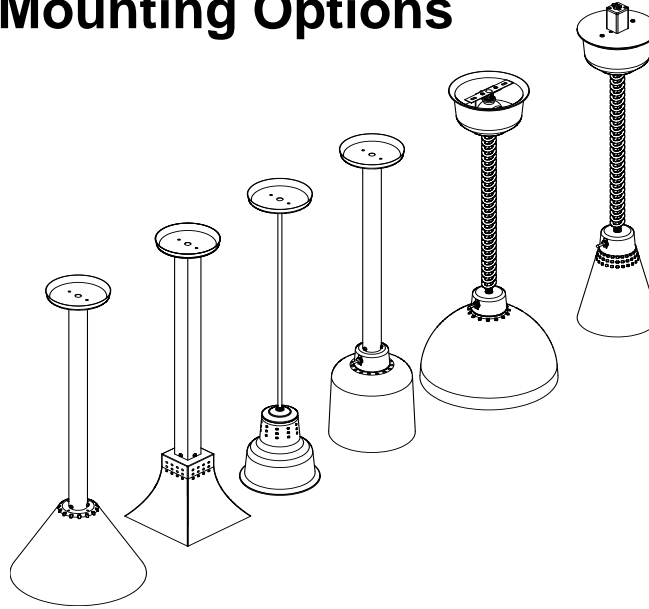

Company name _____
Contact: _____
Phone: _____
E-mail: _____
Accessories: _____

Project _____
Item# _____
Quantity _____
Bulbs: _____

Ceiling Mounted Warmers

Mounting Options