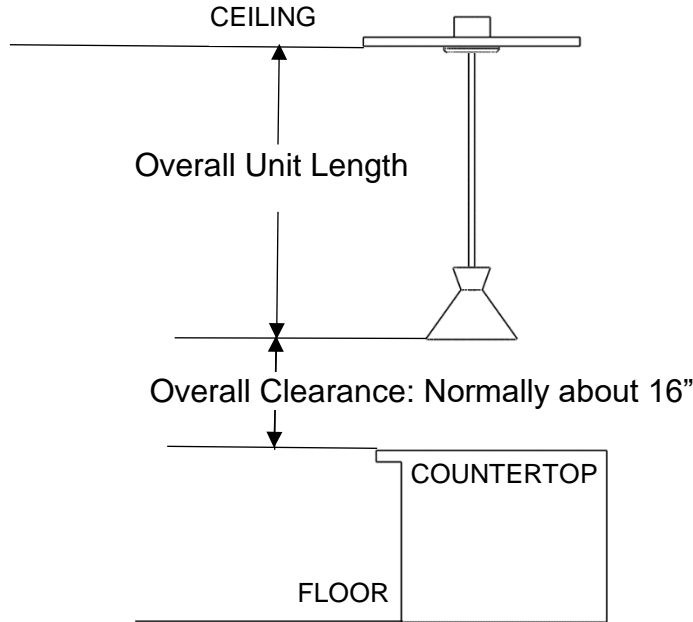

Company name _____ Project _____
Contact: _____ Item# _____
Phone: _____ Quantity _____
E-mail: _____ Bulbs: _____
Accessories: _____

Ceiling Mounted Warmers