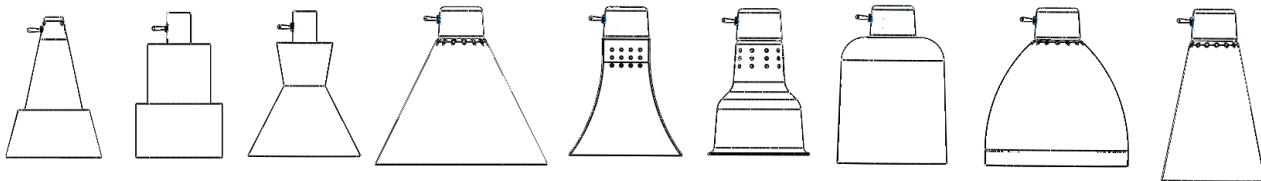

Examples—" **600-SMT-C-24**" =Style 600 shade, rigid ceiling mount 3/8" diameter down tube, copper finish, 24" long
 " **800-LGT-CUS-38-S-T**"= Style 800 shade, rigid ceiling mount 1 1/2 " diameter down tube, custom finish, 38" long, switch option, track mount.

TYPE "RET"

Retractable cord
 ceiling mount.
 Height adjustable
 from ceiling 30"-
 100" overall
 length

TYPE "RETM"

Retractable cord
 track mount.
 Height adjustable
 from ceiling 30"-
 100 overall
 length".

Company name _____ Project _____
 Contact: _____ Item# _____
 Phone: _____ Quantity _____
 E-mail: _____ Bulbs: _____
 Accessories: _____

Ceiling Mounted Warmers

SHADE STYLES

| STYLE-100 | STYLE-200 | STYLE-300 | STYLE-400 | STYLE-500 | STYLE-600 | STYLE-700 | STYLE-800 | STYLE-900 |
|-------------------|-------------------|-------------------|-------------------|-----------------|-------------------|-------------------|-------------------|-------------------|
| 6.5" X 7.5" | 5.5" X 7.5" | 7 1/8" X 7.5" | 11.0" X 8.00" | 7 1/4" X 7 3/8" | 6 1/2" X 8.0" | 7.0" X 8.0" | 11 1/8" X 8.0" | 6.5" X 8.5" |
| Diameter X Length | Diameter X Length | Diameter X Length | Diameter X Length | Square X Length | Diameter X Length | Diameter X Length | Diameter X Length | Diameter X Length |
| 165 mm X 191 mm | 140 mm X 191 mm | 181 mm X 191 mm | 279 mm X 203mm | 184mm X 187mm | 165 mm X 203mm | 178 mm X 203mm | 283 mm X 203mm | 165 mm X 216mm |

Switch Mount Option

Switch Holder Dimensions

Style 100: Switch Holder Dimensions: 1 3/4" diameter tapered x 1 1/2" tall. Switch toggle 15 amps @ VAC
 Styles 200-300: Switch Holder Dimensions: 1.5" diameter x 2" tall. Switch toggle 15 amps @ 115 VAC
 Styles 400-900: Switch Holder Dimensions: 2 7/8" diameter x 2" tall. Switch toggle 15 @ 115 VAC