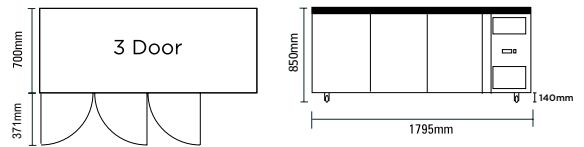

UBC1795SD

Underbench Storage Fridge 417L

Part No.	Capacity	Weight
3735206	417L	142kg
External (mm)		Internal (mm)
Width	1795	1337
Depth	700	530
Height	850	589

- Powerful fan-forced refrigeration cools cabinet evenly and quickly
- Side-mount condenser for easy maintenance
- Narrow spaced wires and shelf extenders to prevent bottles from falling over the shelf
- Temperature range: +2°C to +8°C