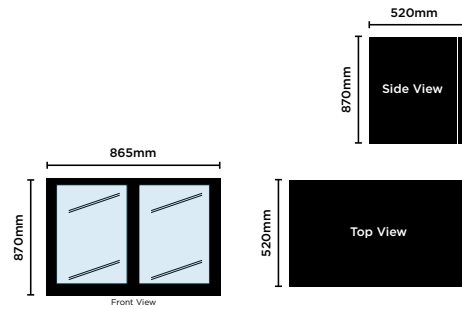

Bar Fridges & Freezers

Back Bar Glass Door Storage Fridges (Sliding Door)

BB0200GDS-NR

Back Bar Display Fridge 190L (Sliding Door)

Part No. 3736072-1   **Capacity** 190L   **Weight** 72kg

	External (mm)	Internal (mm)
Width	865	820
Depth	520	385
Height	870	820

- High-impact LED lighting maximises product visibility
- Double-glazed safety glass increases efficiency while reducing condensation
- 2 adjustable shelves per door + base for optimal product display
- Temperature range: +1°C to +10°C

FF