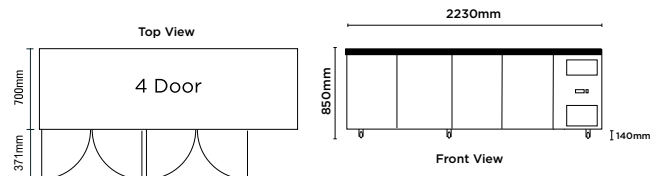

UBF2230SD

Underbench Storage Freezer 553L

Part No.	Capacity	Weight
3736232	553L	155kg

	External (mm)	Internal (mm)
Width	2230	1772
Depth	700	530
Height	850	589

- Powerful fan-forced refrigeration cools cabinet evenly and quickly
- Side-mount condenser for easy maintenance
- Narrow spaced wires and shelf extenders to prevent bottles from falling over the shelf
- Temperature range: -22°C to -18°C

FF