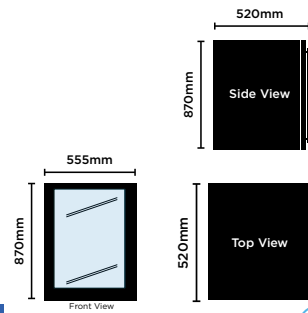

BB0120GD-NR

**1 YEAR
EXTRA CARE
WARRANTY SERVICE**

Back Bar Glass Door Display Fridge 118L (Hinged)

Part No. 3736070-1 Capacity 118L Weight 58kg

	External (mm)	Internal (mm)
Width	555	520
Depth	520	385
Height	870	820

- High-impact LED lighting maximises product visibility
- Double-glazed safety glass increases efficiency while reducing condensation
- 2 adjustable shelves per door + base for optimal product display
- Temperature range: +1°C to +10°C
- Unit can be mounted high & door can still be opened
- Full length door handle
- Door cannot be reversed

**Green
Cooling.**

FF