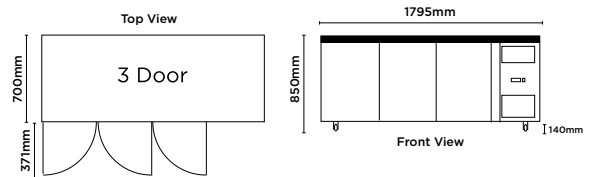

UBF1795SD

Underbench Storage Freezer 417L

Part No.	Capacity	Weight
3736231	417L	140kg

	External (mm)	Internal (mm)
Width	1795	1337
Depth	700	530
Height	850	589

- Powerful fan-forced refrigeration cools cabinet evenly and quickly
- Side-mount condenser for easy maintenance
- Narrow spaced wires and shelf extenders to prevent bottles from falling over the shelf
- Temperature range: -22°C to -18°C

FF