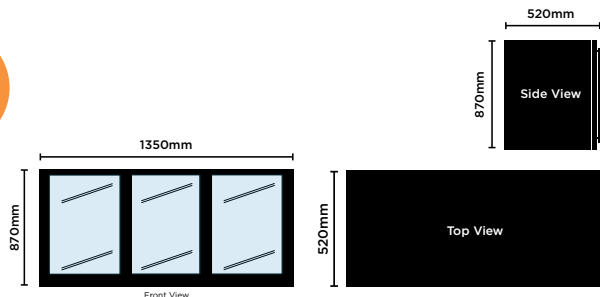

BB0330GD-NR

**1 YEAR
EXTRA CARE
WARRANTY SERVICE**

Back Bar Glass Door Display Fridge 307L (Hinged)

Part No. 3736073-1 Capacity 307L Weight 90kg

	External (mm)	Internal (mm)
Width	1350	1270
Depth	520	385
Height	870	820

- High-impact LED lighting maximises product visibility
- Double-glazed safety glass increases efficiency while reducing condensation
- 2 adjustable shelves per door + base for optimal product display
- Temperature range: +1°C to +10°C
- Unit can be mounted high & door can still be opened

**Green
Cooling.**

FF