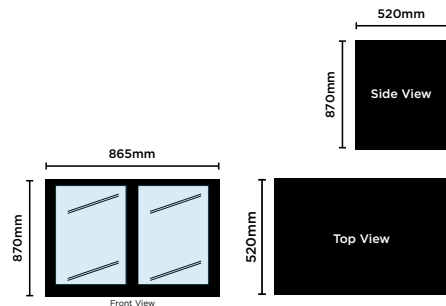

BB0200GD-NR

**1 YEAR
EXTRA CARE
WARRANTY SERVICE**

Back Bar Glass Door Display Fridge 190L (Hinged)

Part No. 3736071-1 Capacity 190L Weight 72kg

	External (mm)	Internal (mm)
Width	865	820
Depth	520	385
Height	870	820

- High-impact LED lighting maximises product visibility
- Double-glazed safety glass increases efficiency while reducing condensation
- 2 adjustable shelves per door + base for optimal product display
- Temperature range: +1°C to +10°C
- Unit can be mounted high & door can still be opened

**Green
Cooling.**

FF