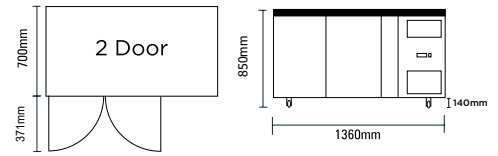

UBC1360SD

Underbench Storage Fridge 282L

Part No.	Capacity	Weight
3735204	282L	110kg
External (mm)		Internal (mm)
Width	1360	902
Depth	700	530
Height	850	589

- Powerful fan-forced refrigeration cools cabinet evenly and quickly
- Side-mount condenser for easy maintenance
- Narrow spaced wires and shelf extenders to prevent bottles from falling over the shelf
- Temperature range: +2°C to +8°C