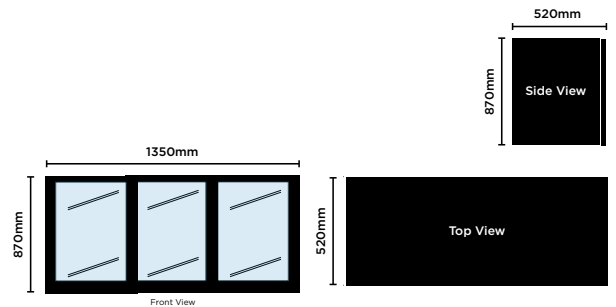

BB0330GDS-NR

Back Bar Display Fridge 307L (Sliding Door)

Part No. 3736074-1   **Capacity** 307L   **Weight** 90kg

	External (mm)	Internal (mm)
Width	1350	1270
Depth	520	385
Height	870	820

- High-impact LED lighting maximises product visibility
- Double-glazed safety glass increases efficiency while reducing condensation
- 2 adjustable shelves per door + base for optimal product display
- Temperature range: +1°C to +10°C

FF