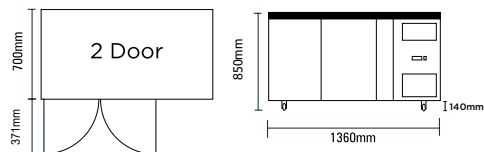

Bar Fridges & Freezers

Underbench Glass Door Display Fridges

UBC1360GD

Underbench Glass Door Display Fridge 282L LED

Part No. 3735213   **Capacity** 282L   **Weight** 122kg

	External (mm)	Internal (mm)
Width	1360	902
Depth	700	530
Height	850	589

- Powerful fan-forced refrigeration cools cabinet evenly and quickly
- Side-mount condenser for easy maintenance
- Narrow spaced wires and shelf extenders to prevent bottles from falling over the shelf
- Temperature range: +2°C to +8°C

FF