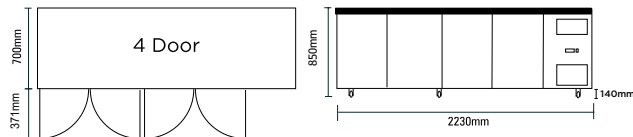

UBC2230GD

Underbench Glass Door Display Fridge 553L LED

Part No. 3735212   **Capacity** 553L   **Weight** 180kg

	External (mm)	Internal (mm)
Width	2230	1772
Depth	700	530
Height	850	589

- Powerful fan-forced refrigeration cools cabinet evenly and quickly
- Side-mount condenser for easy maintenance
- Narrow spaced wires and shelf extenders to prevent bottles from falling over the shelf
- Temperature range: +2°C to +8°C

FF