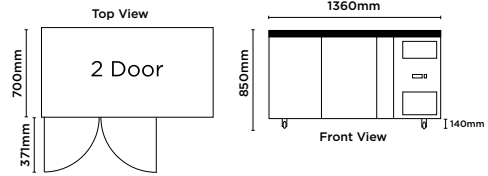

Bar Fridges & Freezers

Underbench Storage Freezers

UBF1360SD

Underbench Storage Freezer 282L

Part No.	Capacity	Weight
3736230	282L	109kg

	External (mm)	Internal (mm)
Width	1360	902
Depth	700	530
Height	850	589

- Powerful fan-forced refrigeration cools cabinet evenly and quickly
- Side-mount condenser for easy maintenance
- Narrow spaced wires and shelf extenders to prevent bottles from falling over the shelf
- Temperature range: -22°C to -18°C

FF