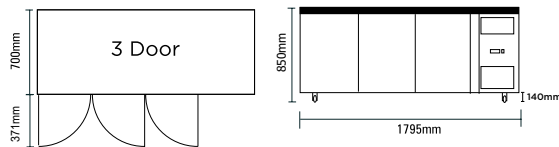

UBC1795GD

Underbench Glass Door Display Fridge 417L LED

Part No. 3735211   **Capacity** 417L   **Weight** 151kg

	External (mm)	Internal (mm)
Width	1795	1337
Depth	700	530
Height	850	589

- Powerful fan-forced refrigeration cools cabinet evenly and quickly
- Side-mount condenser for easy maintenance
- Narrow spaced wires and shelf extenders to prevent bottles from falling over the shelf
- Temperature range: +2°C to +8°C

FF