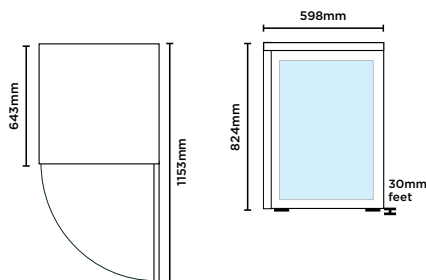

UBC0140GD-NR

Underbench Display Chiller 138L

Part No. 3736255   **Capacity** 138L   **Weight** 45kg

- Easily stackable with other Bromic single door units
- Reversible hinge for flexible installation options
- Door lock to secure stock
- Adjustable 30mm feet and back rollers
- 3 adjustable shelves + base
- Stainless steel top and door frame
- Temperature range: +1°C to +10°C

	External (mm)	Internal (mm)
Width	598	490
Depth	643	400
Height	824	680