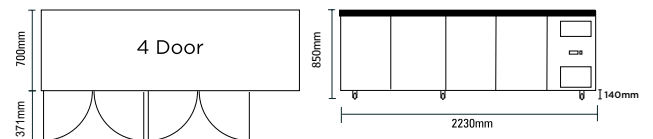

UBC2230SD

Underbench Storage Fridge 553L

Part No.	Capacity	Weight
3735209	553L	173kg
External (mm)		Internal (mm)
Width	2230	1772
Depth	700	530
Height	850	589

- Powerful fan-forced refrigeration cools cabinet evenly and quickly
- Side-mount condenser for easy maintenance
- Narrow spaced wires and shelf extenders to prevent bottles from falling over the shelf
- Temperature range: +2°C to +8°C